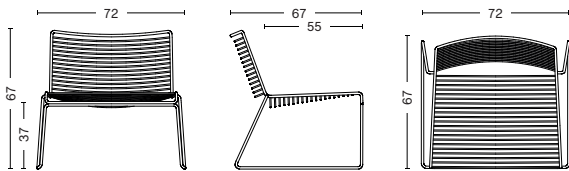

## HEE LOUNGE CHAIR

DESIGN BY HEE WELLING, 2005

The philosophy behind the Hee Series was to take an archetypal chair and perfect it down to the last detail while cutting the essentials to the bone. The goal was to create a contemporary chair to fit into a wide range of contexts. The attempt was a great success, resulting in the pragmatic and easily decoded Hee series. Like a line drawing, it wraps meters of metal wire into neat, straight lines in three versions: bar stool, lounge chair and dining chair. Stackable and weatherproof, the wide assortment of colors and designs make Hee suitable for numerous indoor and outdoor contexts, such as bars and restaurants, as well as public spaces and home environments.

### DIMENSIONS

WIDTH / 72 CM / 28.35"  
DEPTH / 67 CM / 26.38"  
HEIGHT / 67 CM / 26.38"  
SEAT HEIGHT / 37 CM / 14.57"  
SEAT WIDTH / 55 CM / 21.65"