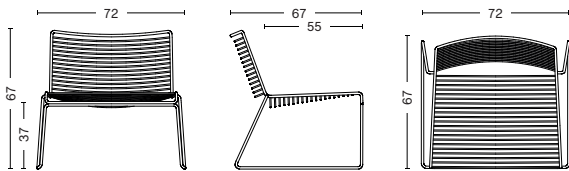

HEE LOUNGE CHAIR

DESIGN BY HEE WELLING, 2005

The philosophy behind the Hee Series was to take an archetypal chair and perfect it down to the last detail while cutting the essentials to the bone. The goal was to create a contemporary chair to fit into a wide range of contexts. The attempt was a great success, resulting in the pragmatic and easily decoded Hee series. Like a line drawing, it wraps meters of metal wire into neat, straight lines in three versions: bar stool, lounge chair and dining chair. Stackable and weatherproof, the wide assortment of colors and designs make Hee suitable for numerous indoor and outdoor contexts, such as bars and restaurants, as well as public spaces and home environments.

HIGHLIGHTS

- Part of a multi-functional family of chairs, lounges and stools in a variability of colors.
- The Hee collection features a weatherproof outdoor powder coating.
- The lounge chairs can be linked together in rows for conference use.
- Stackable up to 20 pcs.
- Suitable for a wide variety of private and public environments.
- Qualified for contract use.

DIMENSIONS

WIDTH / 72 CM / 28.35"
DEPTH / 67 CM / 26.38"
HEIGHT / 67 CM / 26.38"
SEAT HEIGHT / 37 CM / 14.57"
SEAT WIDTH / 55 CM / 21.65"

MATERIALS

FRAME

11 mm powder coated solid steel bar with a two component coating; a primer and an outdoor powder coating which provides a barrier to corrosive elements making it suitable for outdoor use.

GLIDER

Plastic. Standard on all variants. Suitable for all floorings that are not too sensitive.

CONSTRUCTION

Solid steel bar chair in 11 mm welded wire featuring an outdoor powder coating. Comes with pre-mounted gliders.

COUNTRY OF ORIGIN

Ukraine

COLOR & FINISH

Please note that the color codes are indicative.

BLACK
RAL 9005

WHITE
RAL 9003