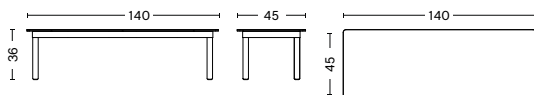

DIMENSIONS

LENGTH 60 CM | 23.62"
WIDTH 60 CM | 23.62"
HEIGHT 36 CM | 14.17"

LENGTH 80 CM | 31.49"
WIDTH 80 CM | 31.49"
HEIGHT 36 CM | 14.17"

LENGTH 100 CM | 39.37"
WIDTH 100 CM | 39.37"
HEIGHT 36 CM | 14.17"

LENGTH 120 CM | 47.24"
WIDTH 120 CM | 47.24"
HEIGHT 36 CM | 14.17"

LENGTH 140 CM | 55.11"
WIDTH 50 CM | 19.68"
HEIGHT 36 CM | 14.17"

MATERIALS

TABLETOP

Tempered glass tabletop in clear glass, tinted glass or clear reeded glass.