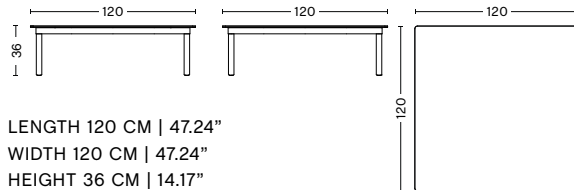

DIMENSIONS

LENGTH 60 CM | 23.62"
WIDTH 60 CM | 23.62"
HEIGHT 36 CM | 14.17"

LENGTH 80 CM | 31.49"
WIDTH 80 CM | 31.49"
HEIGHT 36 CM | 14.17"

LENGTH 100 CM | 39.37"
WIDTH 100 CM | 39.37"
HEIGHT 36 CM | 14.17"

LENGTH 120 CM | 47.24"
WIDTH 120 CM | 47.24"
HEIGHT 36 CM | 14.17"

LENGTH 140 CM | 55.11"
WIDTH 50 CM | 19.68"
HEIGHT 36 CM | 14.17"

MATERIALS

TABLETOP

Tempered glass tabletop in clear glass, tinted glass or clear reeded glass.