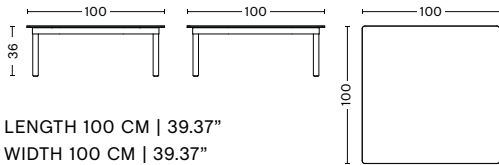

DIMENSIONS

LENGTH 60 CM | 23.62"
WIDTH 60 CM | 23.62"
HEIGHT 36 CM | 14.17"

LENGTH 80 CM | 31.49"
WIDTH 80 CM | 31.49"
HEIGHT 36 CM | 14.17"

LENGTH 100 CM | 39.37"
WIDTH 100 CM | 39.37"
HEIGHT 36 CM | 14.17"

LENGTH 120 CM | 47.24"
WIDTH 120 CM | 47.24"
HEIGHT 36 CM | 14.17"

LENGTH 140 CM | 55.11"
WIDTH 50 CM | 19.68"
HEIGHT 36 CM | 14.17"

MATERIALS

TABLETOP

Tempered glass tabletop in clear glass, tinted glass or clear reeded glass.