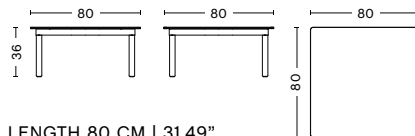

DIMENSIONS

LENGTH 60 CM | 23.62"
WIDTH 60 CM | 23.62"
HEIGHT 36 CM | 14.17"

LENGTH 80 CM | 31.49"
WIDTH 80 CM | 31.49"
HEIGHT 36 CM | 14.17"

LENGTH 100 CM | 39.37"
WIDTH 100 CM | 39.37"
HEIGHT 36 CM | 14.17"

LENGTH 120 CM | 47.24"
WIDTH 120 CM | 47.24"
HEIGHT 36 CM | 14.17"

LENGTH 140 CM | 55.11"
WIDTH 50 CM | 19.68"
HEIGHT 36 CM | 14.17"

MATERIALS

TABLETOP

Tempered glass tabletop in clear glass, tinted glass or clear reeded glass.