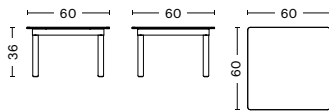

DIMENSIONS

LENGTH 60 CM | 23.62"
WIDTH 60 CM | 23.62"
HEIGHT 36 CM | 14.17"

LENGTH 80 CM | 31.49"
WIDTH 80 CM | 31.49"
HEIGHT 36 CM | 14.17"

LENGTH 100 CM | 39.37"
WIDTH 100 CM | 39.37"
HEIGHT 36 CM | 14.17"

LENGTH 120 CM | 47.24"
WIDTH 120 CM | 47.24"
HEIGHT 36 CM | 14.17"

LENGTH 140 CM | 55.11"
WIDTH 50 CM | 19.68"
HEIGHT 36 CM | 14.17"

MATERIALS

TABLETOP

Tempered glass tabletop in clear glass, tinted glass or clear reeded glass.