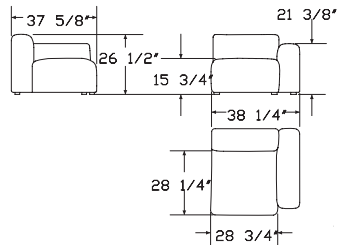

Height: 26 3/8" Seat Height: 15 3/4"
 Width: 38 1/4" Seat Width: 28 3/4"
 Depth: 37 5/8" Seat Depth: 28 1/8"
 Arm Height: 26 3/8"

1063 | Narrow Straight Unit, Middle

Height: 26 3/8" Seat Height: 15 3/4"
 Width: 28 3/4" Seat Width: 28 3/4"
 Depth: 37 5/8" Seat Depth: 28 1/8"
 Arm Height: N/A

1061 | Narrow Straight Unit, Right End

Height: 26 3/8" Seat Height: 15 3/4"
 Width: 38 1/4" Seat Width: 28 3/4"
 Depth: 37 5/8" Seat Depth: 28 1/8"
 Arm Height: 26 3/8"

1064 | Low Armrest Narrow Straight Unit, Left

Height: 26 3/8" Seat Height: 15 3/4"
 Width: 38 1/4" Seat Width: 28 3/4"
 Depth: 37 5/8" Seat Depth: 28 1/8"
 Arm Height: 21 3/8"

1065 | Low Armrest Narrow Straight Unit, Right

Height: 26 3/8" Seat Height: 15 3/4"
 Width: 38 1/4" Seat Width: 28 3/4"
 Depth: 37 5/8" Seat Depth: 28 1/8"
 Arm Height: 21 3/8"