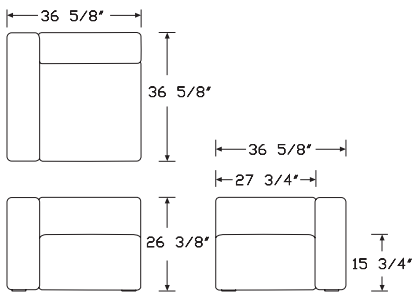

CORNER

1862 | Corner Unit, Left End