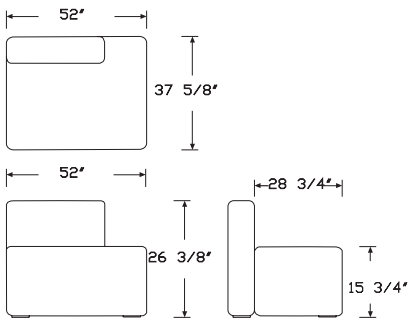

Height: 26 3/8" Seat Height: 15 3/4"
 Width: 44 7/8" Seat Width: 37 3/4"
 Depth: 50 1/4" Seat Depth: 41 3/8"
 Arm Height: 21 3/8"

8265 | Low Armrest Wide Short Chaise Lounge Unit, Right End

Height: 26 3/8" Seat Height: 15 3/4"
 Width: 44 7/8" Seat Width: 37 3/4"
 Depth: 50 1/4" Seat Depth: 41 3/8"
 Arm Height: 21 3/8"

CORNER

1862 | Corner Unit, Left End

1861 | Corner Unit, Right End

CORNER MODULES MUST BE USED WITH MODULES ON BOTH SIDES

Height: 26 3/8"
Width: 36 5/8"
Depth: 36 5/8"
Arm Height: 26 3/8"

Seat Height: 15 3/4"
Seat Width: 27 3/4"
Seat Depth: 27 3/4"

Height: 26 3/8"
Width: 36 5/8"
Depth: 36 5/8"
Arm Height: 26 3/8"

Seat Height: 15 3/4"
Seat Width: 27 3/4"
Seat Depth: 27 3/4"

LOUNGE

9302 | Lounge Straight Unit, Left End

Height: 26 3/8"
Width: 52"
Depth: 37 5/8"
Arm Height: 26 3/8"