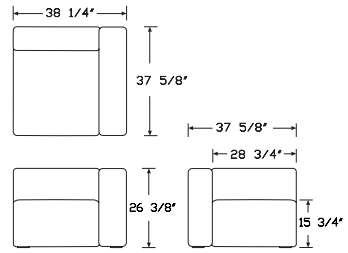

COUNTRY OF ORIGIN

Mexico

FABRIC & LEATHER UPHOLSTERY

Please see our Fabric Overview for approved standard fabrics.

[LINK TO OVERVIEW](#)

DIMENSIONS

NARROW

1062 | Narrow Straight Unit, Left End

Height: 26 3/8" Seat Height: 15 3/4"
 Width: 38 1/4" Seat Width: 28 3/4"
 Depth: 37 5/8" Seat Depth: 28 1/8"
 Arm Height: 26 3/8"

1063 | Narrow Straight Unit, Middle

Height: 26 3/8" Seat Height: 15 3/4"
 Width: 28 3/4" Seat Width: 28 3/4"
 Depth: 37 5/8" Seat Depth: 28 1/8"
 Arm Height: N/A

1061 | Narrow Straight Unit, Right End

Height: 26 3/8" Seat Height: 15 3/4"
 Width: 38 1/4" Seat Width: 28 3/4"
 Depth: 37 5/8" Seat Depth: 28 1/8"
 Arm Height: 26 3/8"

1064 | Low Armrest Narrow Straight Unit, Left

CORNER

1862 | Corner Unit, Left End

1861 | Corner Unit, Right End

CORNER MODULES MUST BE USED WITH MODULES ON BOTH SIDES

Height: 26 3/8"
Width: 36 5/8"
Depth: 36 5/8"
Arm Height: 26 3/8"

Seat Height: 15 3/4"
Seat Width: 27 3/4"
Seat Depth: 27 3/4"