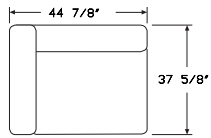

DIMENSIONS

WIDE

1962 | Wide Straight Unit, Left End

Height: 26 3/8"   Seat Height: 15 3/4"
Width: 44 7/8"   Seat Width: 35 3/8"
Depth: 37 5/8"   Seat Depth: 28 1/8"
Arm Height: 26 3/8"