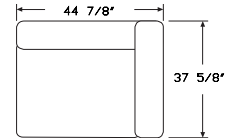

8165 | Low Armrest Narrow Short Chaise Lounge Unit, Right End

Height: 26 3/8" Seat Height: 15 3/4"
 Width: 38 1/4" Seat Width: 28 3/4"
 Depth: 50 1/4" Seat Depth: 41 3/8"
 Arm Height: 21 3/8"

DIMENSIONS

WIDE

1962 | Wide Straight Unit, Left End

Height: 26 3/8" Seat Height: 15 3/4"
 Width: 44 7/8" Seat Width: 35 3/8"
 Depth: 37 5/8" Seat Depth: 28 1/8"
 Arm Height: 26 3/8"

1963 | Wide Straight Unit, Middle

Height: 26 3/8" Seat Height: 15 3/4"
 Width: 35 3/8" Seat Width: 35 3/8"
 Depth: 37 5/8" Seat Depth: 28 1/8"
 Arm Height: N/A

1961 | Wide Straight Unit, Right End

Height: 26 3/8" Seat Height: 15 3/4"
 Width: 44 7/8" Seat Width: 35 3/8"
 Depth: 37 5/8" Seat Depth: 28 1/8"
 Arm Height: 26 3/8"