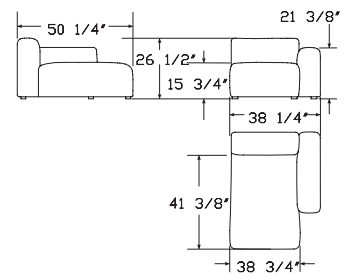

Height: 26 3/8" Seat Height: 15 3/4"
 Width: 38 1/4" Seat Width: 28 3/4"
 Depth: 37 5/8" Seat Depth: 28 1/8"
 Arm Height: 26 3/8"

1063 | Narrow Straight Unit, Middle

Height: 26 3/8" Seat Height: 15 3/4"
 Width: 28 3/4" Seat Width: 28 3/4"
 Depth: 37 5/8" Seat Depth: 28 1/8"
 Arm Height: N/A

Height: 26 3/8" Seat Height: 15 3/4"
 Width: 38 1/4" Seat Width: 28 3/4"
 Depth: 37 5/8" Seat Depth: 28 1/8"
 Arm Height: 21 3/8"

1065 | Low Armrest Narrow Straight Unit, Right

Height: 26 3/8" Seat Height: 15 3/4"
 Width: 38 1/4" Seat Width: 28 3/4"
 Depth: 37 5/8" Seat Depth: 28 1/8"
 Arm Height: 21 3/8"

8162 | Narrow Short Chaise Lounge Unit Left End

Height: 26 3/8" Seat Height: 15 3/4"
 Width: 38 1/4" Seat Width: 28 3/4"
 Depth: 50 1/4" Seat Depth: 41 3/8"
 Arm Height: 26 3/8"

8161 | Narrow Short Chaise Lounge Unit Right End

Height: 26 3/8" Seat Height: 15 3/4"
 Width: 38 1/4" Seat Width: 28 3/4"
 Depth: 50 1/4" Seat Depth: 41 3/8"
 Arm Height: 26 3/8"

8164 | Low Armrest Narrow Short Chaise Lounge Unit, Left End

Height: 26 3/8" Seat Height: 15 3/4"
 Width: 38 1/4" Seat Width: 28 3/4"
 Depth: 50 1/4" Seat Depth: 41 3/8"
 Arm Height: 21 3/8"