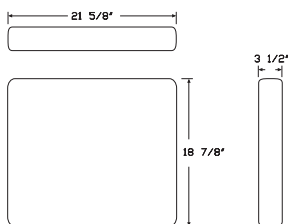

CORNER

1862 | Corner Unit, Left End

1861 | Corner Unit, Right End

CORNER MODULES MUST BE USED WITH MODULES ON BOTH SIDES

Height: 26 3/8"
Width: 36 5/8"
Depth: 36 5/8"
Arm Height: 26 3/8"

Seat Height: 15 3/4"
Seat Width: 27 3/4"
Seat Depth: 27 3/4"

Seat Height: 15 3/4"
Seat Width: 28 3/4"
Seat Depth: 21 3/4"

9301 | Lounge Straight Unit, Right End

Height: 26 3/8"
Width: 52"
Depth: 36 7/8"
Arm Height: 26 1/2"

Seat Height: 15 3/4"
Seat Width: 28"
Seat Depth: 21 3/4"

OTTOMAN

01 | Ottoman Extra Small

Height: 15 3/4"
Width: 31 1/8"
Depth: 31 1/8"

02 | Ottoman Small

Height: 15 3/4"
Width: 31 1/8"
Depth: 37 3/4"

CUSHION

9 | Mags Cushion, Narrow

10 | Mags Cushion, Wide