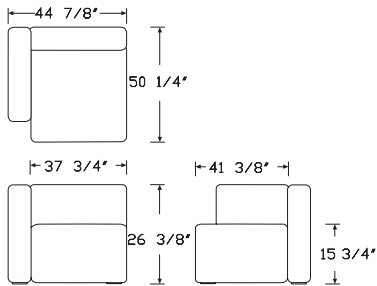

8262 | Wide Short Chaise Lounge Unit, Left End

Height: 26 3/8"   Seat Height: 15 3/4"
Width: 44 7/8"   Seat Width: 37 3/4"
Depth: 50 1/4"   Seat Depth: 41 3/8"
Arm Height: 26 3/8"