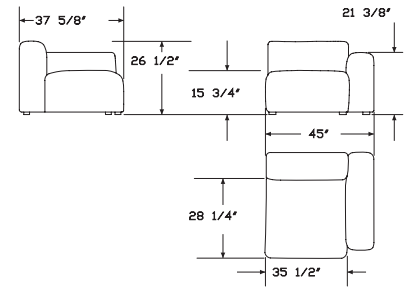

WIDE

1962 | Wide Straight Unit, Left End

Height: 26 3/8" Seat Height: 15 3/4"
 Width: 44 7/8" Seat Width: 35 3/8"
 Depth: 37 5/8" Seat Depth: 28 1/8"
 Arm Height: 26 3/8"

1963 | Wide Straight Unit, Middle

Height: 26 3/8" Seat Height: 15 3/4"
 Width: 35 3/8" Seat Width: 35 3/8"
 Depth: 37 5/8" Seat Depth: 28 1/8"
 Arm Height: N/A

1961 | Wide Straight Unit, Right End

Height: 26 3/8" Seat Height: 15 3/4"
 Width: 44 7/8" Seat Width: 35 3/8"
 Depth: 37 5/8" Seat Depth: 28 1/8"
 Arm Height: 26 3/8"

1964 | Low Armrest Wide Straight Unit, Left End

Height: 26 3/8" Seat Height: 15 3/4"
 Width: 44 7/8" Seat Width: 35 3/8"
 Depth: 37 5/8" Seat Depth: 28 1/8"
 Arm Height: 21 3/8"

1965 | Low Armrest Wide Straight Unit, Right End