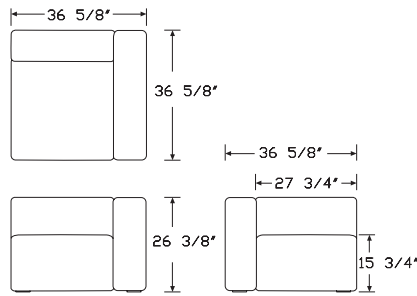

8261 | Wide Short Chaise Lounge Unit, Right End

Height: 26 3/8" Seat Height: 15 3/4"
 Width: 44 7/8" Seat Width: 37 3/4"
 Depth: 50 1/4" Seat Depth: 41 3/8"
 Arm Height: 26 3/8"

8264 | Low Armrest Wide Short Chaise Lounge Unit, Left End

Height: 26 3/8" Seat Height: 15 3/4"
 Width: 44 7/8" Seat Width: 37 3/4"
 Depth: 50 1/4" Seat Depth: 41 3/8"
 Arm Height: 21 3/8"

8265 | Low Armrest Wide Short Chaise Lounge Unit, Right End

Height: 26 3/8" Seat Height: 15 3/4"
 Width: 44 7/8" Seat Width: 37 3/4"
 Depth: 50 1/4" Seat Depth: 41 3/8"
 Arm Height: 21 3/8"

CORNER

1862 | Corner Unit, Left End

1861 | Corner Unit, Right End

CORNER MODULES MUST BE USED WITH MODULES ON BOTH SIDES

Height: 26 3/8"
Width: 36 5/8"
Depth: 36 5/8"
Arm Height: 26 3/8"

Seat Height: 15 3/4"
Seat Width: 27 3/4"
Seat Depth: 27 3/4"