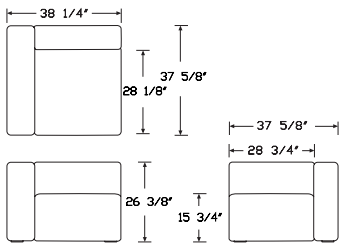

DIMENSIONS

NARROW

1062 | Narrow Straight Unit, Left End

Height: 26 3/8"   Seat Height: 15 3/4"
Width: 38 1/4"   Seat Width: 28 3/4"
Depth: 37 5/8"   Seat Depth: 28 1/8"
Arm Height: 26 3/8"