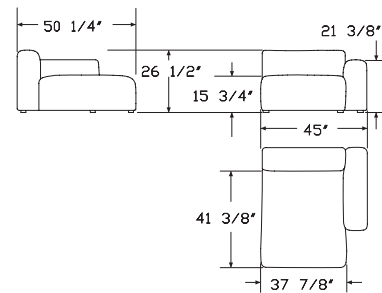

8265 | Low Armrest Wide Short Chaise Lounge Unit, Right End

Height: 26 3/8"   Seat Height: 15 3/4"
Width: 44 7/8"   Seat Width: 37 3/4"
Depth: 50 1/4"   Seat Depth: 41 3/8"
Arm Height: 21 3/8"