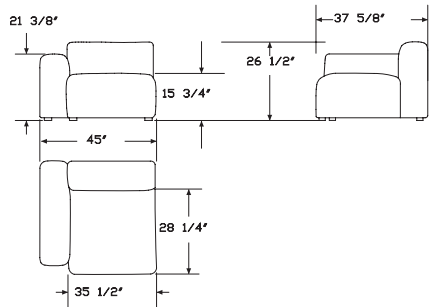

8165 | Low Armrest Narrow Short Chaise Lounge Unit, Right End

Height: 26 3/8" Seat Height: 15 3/4"
 Width: 38 1/4" Seat Width: 28 3/4"
 Depth: 50 1/4" Seat Depth: 41 3/8"
 Arm Height: 21 3/8"

DIMENSIONS

WIDE

1962 | Wide Straight Unit, Left End

Height: 26 3/8" Seat Height: 15 3/4"
 Width: 44 7/8" Seat Width: 35 3/8"
 Depth: 37 5/8" Seat Depth: 28 1/8"
 Arm Height: 26 3/8"

1963 | Wide Straight Unit, Middle

Height: 26 3/8" Seat Height: 15 3/4"
 Width: 35 3/8" Seat Width: 35 3/8"
 Depth: 37 5/8" Seat Depth: 28 1/8"
 Arm Height: N/A

1961 | Wide Straight Unit, Right End

Height: 26 3/8" Seat Height: 15 3/4"
 Width: 44 7/8" Seat Width: 35 3/8"
 Depth: 37 5/8" Seat Depth: 28 1/8"
 Arm Height: 26 3/8"