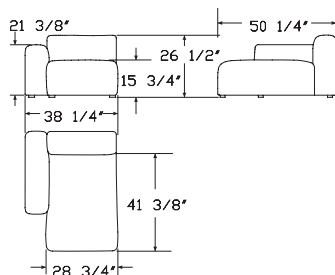

8164 | Low Armrest Narrow Short Chaise Lounge Unit, Left End

Height: 26 3/8"   Seat Height: 15 3/4"
Width: 38 1/4"   Seat Width: 28 3/4"
Depth: 50 1/4"   Seat Depth: 41 3/8"
Arm Height: 21 3/8"