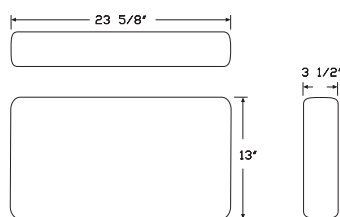

OTTOMAN

01 | Ottoman Extra Small

Height: 15 3/4"
Width: 31 1/8"
Depth: 31 1/8"

02 | Ottoman Small

Height: 15 3/4"
Width: 31 1/8"
Depth: 37 3/4"

CUSHION

9 | Mags Cushion, Narrow

10 | Mags Cushion, Wide