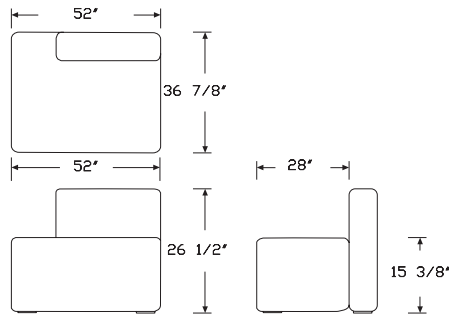

CORNER

1862 | Corner Unit, Left End

1861 | Corner Unit, Right End

CORNER MODULES MUST BE USED WITH MODULES ON BOTH SIDES

Height: 26 3/8"
Width: 36 5/8"
Depth: 36 5/8"
Arm Height: 26 3/8"

Seat Height: 15 3/4"
Seat Width: 27 3/4"
Seat Depth: 27 3/4"

Height: 26 3/8"
Width: 36 5/8"
Depth: 36 5/8"
Arm Height: 26 3/8"

Seat Height: 15 3/4"
Seat Width: 27 3/4"
Seat Depth: 27 3/4"

LOUNGE

9302 | Lounge Straight Unit, Left End

Height: 26 3/8"
Width: 52"
Depth: 37 5/8"
Arm Height: 26 3/8"

Seat Height: 15 3/4"
Seat Width: 28 3/4"
Seat Depth: 21 3/4"

9301 | Lounge Straight Unit, Right End

Height: 26 3/8"
Width: 52"
Depth: 36 7/8"
Arm Height: 26 1/2"

Seat Height: 15 3/4"
Seat Width: 28"
Seat Depth: 21 3/4"

OTTOMAN

01 | Ottoman Extra Small

Height: 15 3/4"
Width: 31 1/8"
Depth: 31 1/8"

02 | Ottoman Small

Height: 15 3/4"
Width: 31 1/8"
Depth: 37 3/4"

CUSHION

9 | Mags Cushion, Narrow

10 | Mags Cushion, Wide