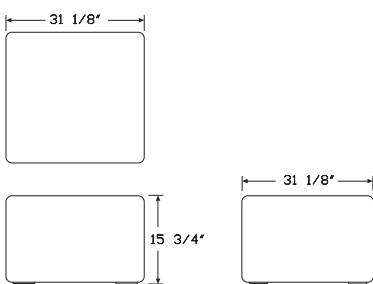

CORNER

1862 | Corner Unit, Left End

1861 | Corner Unit, Right End

CORNER MODULES MUST BE USED WITH MODULES ON BOTH SIDES

Height: 26 3/8"
Width: 36 5/8"
Depth: 36 5/8"
Arm Height: 26 3/8"

Seat Height: 15 3/4"
Seat Width: 27 3/4"
Seat Depth: 27 3/4"

Height: 26 3/8"
Width: 36 5/8"
Depth: 36 5/8"
Arm Height: 26 3/8"

Seat Height: 15 3/4"
Seat Width: 27 3/4"
Seat Depth: 27 3/4"

LOUNGE

9302 | Lounge Straight Unit, Left End

Height: 26 3/8"
Width: 52"
Depth: 37 5/8"
Arm Height: 26 3/8"

Seat Height: 15 3/4"
Seat Width: 28 3/4"
Seat Depth: 21 3/4"

9301 | Lounge Straight Unit, Right End

Height: 26 3/8"
Width: 52"
Depth: 36 7/8"
Arm Height: 26 1/2"

Seat Height: 15 3/4"
Seat Width: 28"
Seat Depth: 21 3/4"

OTTOMAN

01 | Ottoman Extra Small

Height: 15 3/4"
Width: 31 1/8"
Depth: 31 1/8"

02 | Ottoman Small

Height: 15 3/4"
Width: 31 1/8"
Depth: 37 3/4"

CUSHION

9 | Mags Cushion, Narrow

10 | Mags Cushion, Wide