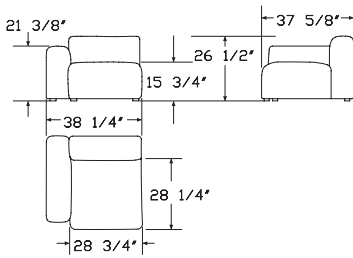

Height: 26 3/8" Seat Height: 15 3/4"
 Width: 38 1/4" Seat Width: 28 3/4"
 Depth: 37 5/8" Seat Depth: 28 1/8"
 Arm Height: 26 3/8"

1063 | Narrow Straight Unit, Middle

Height: 26 3/8" Seat Height: 15 3/4"
 Width: 28 3/4" Seat Width: 28 3/4"
 Depth: 37 5/8" Seat Depth: 28 1/8"
 Arm Height: N/A

1061 | Narrow Straight Unit, Right End

Height: 26 3/8" Seat Height: 15 3/4"
 Width: 38 1/4" Seat Width: 28 3/4"
 Depth: 37 5/8" Seat Depth: 28 1/8"
 Arm Height: 26 3/8"

1064 | Low Armrest Narrow Straight Unit, Left

Height: 26 3/8" Seat Height: 15 3/4"
 Width: 38 1/4" Seat Width: 28 3/4"
 Depth: 37 5/8" Seat Depth: 28 1/8"
 Arm Height: 21 3/8"

1065 | Low Armrest Narrow Straight Unit, Right

Height: 26 3/8" Seat Height: 15 3/4"
 Width: 38 1/4" Seat Width: 28 3/4"
 Depth: 37 5/8" Seat Depth: 28 1/8"
 Arm Height: 21 3/8"

CORNER

1862 | Corner Unit, Left End

1861 | Corner Unit, Right End

CORNER MODULES MUST BE USED WITH MODULES ON BOTH SIDES

Height: 26 3/8"
Width: 36 5/8"
Depth: 36 5/8"
Arm Height: 26 3/8"

Seat Height: 15 3/4"
Seat Width: 27 3/4"
Seat Depth: 27 3/4"