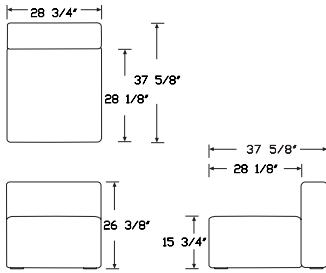

Height: 26 3/8" Seat Height: 15 3/4"
 Width: 38 1/4" Seat Width: 28 3/4"
 Depth: 37 5/8" Seat Depth: 28 1/8"
 Arm Height: 26 3/8"

1063 | Narrow Straight Unit, Middle

Height: 26 3/8" Seat Height: 15 3/4"
 Width: 28 3/4" Seat Width: 28 3/4"
 Depth: 37 5/8" Seat Depth: 28 1/8"
 Arm Height: N/A

1061 | Narrow Straight Unit, Right End

Height: 26 3/8" Seat Height: 15 3/4"
 Width: 38 1/4" Seat Width: 28 3/4"
 Depth: 37 5/8" Seat Depth: 28 1/8"
 Arm Height: 26 3/8"

1064 | Low Armrest Narrow Straight Unit, Left

Height: 26 3/8" Seat Height: 15 3/4"
 Width: 38 1/4" Seat Width: 28 3/4"
 Depth: 37 5/8" Seat Depth: 28 1/8"
 Arm Height: 21 3/8"

1065 | Low Armrest Narrow Straight Unit, Right

Height: 26 3/8" Seat Height: 15 3/4"
 Width: 38 1/4" Seat Width: 28 3/4"
 Depth: 37 5/8" Seat Depth: 28 1/8"
 Arm Height: 21 3/8"

CORNER

1862 | Corner Unit, Left End

1861 | Corner Unit, Right End

CORNER MODULES MUST BE USED WITH MODULES ON BOTH SIDES

Height: 26 3/8"
Width: 36 5/8"
Depth: 36 5/8"
Arm Height: 26 3/8"

Seat Height: 15 3/4"
Seat Width: 27 3/4"
Seat Depth: 27 3/4"