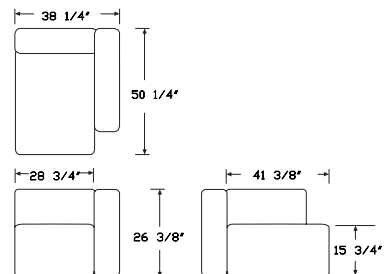

Height: 26 3/8" Seat Height: 15 3/4"
 Width: 38 1/4" Seat Width: 28 3/4"
 Depth: 37 5/8" Seat Depth: 28 1/8"
 Arm Height: 26 3/8"

1063 | Narrow Straight Unit, Middle

Height: 26 3/8" Seat Height: 15 3/4"
 Width: 28 3/4" Seat Width: 28 3/4"
 Depth: 37 5/8" Seat Depth: 28 1/8"
 Arm Height: N/A

1061 | Narrow Straight Unit, Right End

Height: 26 3/8" Seat Height: 15 3/4"
 Width: 38 1/4" Seat Width: 28 3/4"
 Depth: 37 5/8" Seat Depth: 28 1/8"
 Arm Height: 26 3/8"

1064 | Low Armrest Narrow Straight Unit, Left

Height: 26 3/8" Seat Height: 15 3/4"
 Width: 38 1/4" Seat Width: 28 3/4"
 Depth: 37 5/8" Seat Depth: 28 1/8"
 Arm Height: 21 3/8"

1065 | Low Armrest Narrow Straight Unit, Right

Height: 26 3/8" Seat Height: 15 3/4"
 Width: 38 1/4" Seat Width: 28 3/4"
 Depth: 37 5/8" Seat Depth: 28 1/8"
 Arm Height: 21 3/8"

8162 | Narrow Short Chaise Lounge Unit Left End

Height: 26 3/8" Seat Height: 15 3/4"
 Width: 38 1/4" Seat Width: 28 3/4"
 Depth: 50 1/4" Seat Depth: 41 3/8"
 Arm Height: 26 3/8"

8161 | Narrow Short Chaise Lounge Unit Right End