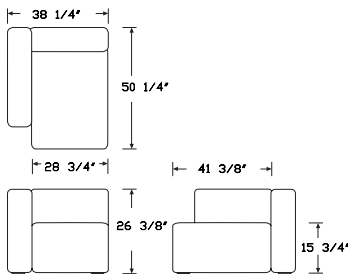

Height: 26 3/8" Seat Height: 15 3/4"
 Width: 38 1/4" Seat Width: 28 3/4"
 Depth: 37 5/8" Seat Depth: 28 1/8"
 Arm Height: 26 3/8"

1063 | Narrow Straight Unit, Middle

Height: 26 3/8" Seat Height: 15 3/4"
 Width: 28 3/4" Seat Width: 28 3/4"
 Depth: 37 5/8" Seat Depth: 28 1/8"
 Arm Height: N/A

1061 | Narrow Straight Unit, Right End

Height: 26 3/8" Seat Height: 15 3/4"
 Width: 38 1/4" Seat Width: 28 3/4"
 Depth: 37 5/8" Seat Depth: 28 1/8"
 Arm Height: 26 3/8"

1064 | Low Armrest Narrow Straight Unit, Left

Height: 26 3/8" Seat Height: 15 3/4"
 Width: 38 1/4" Seat Width: 28 3/4"
 Depth: 37 5/8" Seat Depth: 28 1/8"
 Arm Height: 21 3/8"

1065 | Low Armrest Narrow Straight Unit, Right

Height: 26 3/8" Seat Height: 15 3/4"
 Width: 38 1/4" Seat Width: 28 3/4"
 Depth: 37 5/8" Seat Depth: 28 1/8"
 Arm Height: 21 3/8"

CORNER

1862 | Corner Unit, Left End

1861 | Corner Unit, Right End

CORNER MODULES MUST BE USED WITH MODULES ON BOTH SIDES

Height: 26 3/8"
Width: 36 5/8"
Depth: 36 5/8"
Arm Height: 26 3/8"

Seat Height: 15 3/4"
Seat Width: 27 3/4"
Seat Depth: 27 3/4"