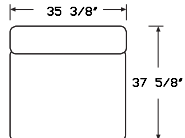

Height: 26 3/8" Seat Height: 15 3/4"
 Width: 38 1/4" Seat Width: 28 3/4"
 Depth: 37 5/8" Seat Depth: 28 1/8"
 Arm Height: 21 3/8"

1065 | Low Armrest Narrow Straight Unit, Right

Height: 26 3/8" Seat Height: 15 3/4"
 Width: 38 1/4" Seat Width: 28 3/4"
 Depth: 37 5/8" Seat Depth: 28 1/8"
 Arm Height: 21 3/8"

Height: 26 3/8" Seat Height: 15 3/4"
 Width: 38 1/4" Seat Width: 28 3/4"
 Depth: 50 1/4" Seat Depth: 41 3/8"
 Arm Height: 26 3/8"

8164 | Low Armrest Narrow Short Chaise Lounge Unit, Left End

Height: 26 3/8" Seat Height: 15 3/4"
 Width: 38 1/4" Seat Width: 28 3/4"
 Depth: 50 1/4" Seat Depth: 41 3/8"
 Arm Height: 21 3/8"

8165 | Low Armrest Narrow Short Chaise Lounge Unit, Right End

Height: 26 3/8" Seat Height: 15 3/4"
 Width: 38 1/4" Seat Width: 28 3/4"
 Depth: 50 1/4" Seat Depth: 41 3/8"
 Arm Height: 21 3/8"

DIMENSIONS

WIDE

1962 | Wide Straight Unit, Left End

Height: 26 3/8" Seat Height: 15 3/4"
 Width: 44 7/8" Seat Width: 35 3/8"
 Depth: 37 5/8" Seat Depth: 28 1/8"
 Arm Height: 26 3/8"

1963 | Wide Straight Unit, Middle