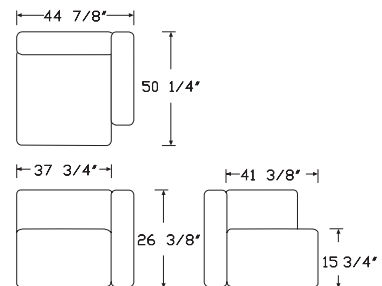

Height: 26 3/8" Seat Height: 15 3/4"
 Width: 35 3/8" Seat Width: 35 3/8"
 Depth: 37 5/8" Seat Depth: 28 1/8"
 Arm Height: N/A

1961 | Wide Straight Unit, Right End

Height: 26 3/8" Seat Height: 15 3/4"
 Width: 44 7/8" Seat Width: 35 3/8"
 Depth: 37 5/8" Seat Depth: 28 1/8"
 Arm Height: 26 3/8"

1964 | Low Armrest Wide Straight Unit, Left End

Height: 26 3/8" Seat Height: 15 3/4"
 Width: 44 7/8" Seat Width: 35 3/8"
 Depth: 37 5/8" Seat Depth: 28 1/8"
 Arm Height: 21 3/8"

1965 | Low Armrest Wide Straight Unit, Right End

Height: 26 3/8" Seat Height: 15 3/4"
 Width: 44 7/8" Seat Width: 35 3/8"
 Depth: 37 5/8" Seat Depth: 28 1/8"
 Arm Height: 21 3/8"

8262 | Wide Short Chaise Lounge Unit, Left End

Height: 26 3/8" Seat Height: 15 3/4"
 Width: 44 7/8" Seat Width: 37 3/4"
 Depth: 50 1/4" Seat Depth: 41 3/8"
 Arm Height: 26 3/8"