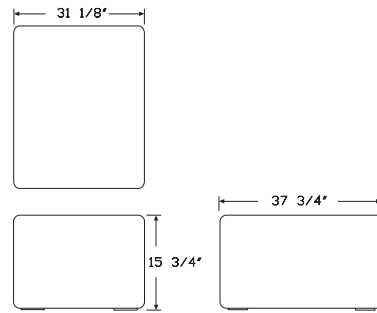

CORNER

1862 | Corner Unit, Left End

1861 | Corner Unit, Right End

CORNER MODULES MUST BE USED WITH MODULES ON BOTH SIDES

Height: 26 3/8"
Width: 36 5/8"
Depth: 36 5/8"
Arm Height: 26 3/8"

Seat Height: 15 3/4"
Seat Width: 27 3/4"
Seat Depth: 27 3/4"

Height: 26 3/8"
Width: 36 5/8"
Depth: 36 5/8"
Arm Height: 26 3/8"

Seat Height: 15 3/4"
Seat Width: 27 3/4"
Seat Depth: 27 3/4"

LOUNGE

9302 | Lounge Straight Unit, Left End

Height: 26 3/8"
Width: 52"
Depth: 37 5/8"
Arm Height: 26 3/8"

Seat Height: 15 3/4"
Seat Width: 28 3/4"
Seat Depth: 21 3/4"

9301 | Lounge Straight Unit, Right End

Height: 26 3/8"
Width: 52"
Depth: 36 7/8"
Arm Height: 26 1/2"

Seat Height: 15 3/4"
Seat Width: 28"
Seat Depth: 21 3/4"

OTTOMAN

01 | Ottoman Extra Small

Height: 15 3/4"
Width: 31 1/8"
Depth: 31 1/8"

02 | Ottoman Small

Height: 15 3/4"
Width: 31 1/8"
Depth: 37 3/4"

CUSHION

9 | Mags Cushion, Narrow

10 | Mags Cushion, Wide