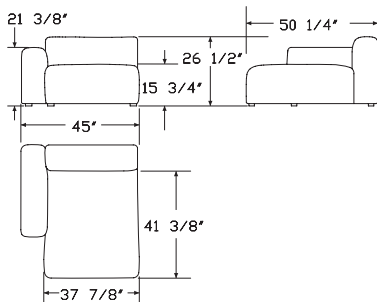

Height: 26 3/8" Seat Height: 15 3/4"
 Width: 35 3/8" Seat Width: 35 3/8"
 Depth: 37 5/8" Seat Depth: 28 1/8"
 Arm Height: N/A

1961 | Wide Straight Unit, Right End

Height: 26 3/8" Seat Height: 15 3/4"
 Width: 44 7/8" Seat Width: 35 3/8"
 Depth: 37 5/8" Seat Depth: 28 1/8"
 Arm Height: 26 3/8"

1964 | Low Armrest Wide Straight Unit, Left End

Height: 26 3/8" Seat Height: 15 3/4"
 Width: 44 7/8" Seat Width: 35 3/8"
 Depth: 37 5/8" Seat Depth: 28 1/8"
 Arm Height: 21 3/8"

1965 | Low Armrest Wide Straight Unit, Right End

Height: 26 3/8" Seat Height: 15 3/4"
 Width: 44 7/8" Seat Width: 35 3/8"
 Depth: 37 5/8" Seat Depth: 28 1/8"
 Arm Height: 21 3/8"

8262 | Wide Short Chaise Lounge Unit, Left End

Height: 26 3/8" Seat Height: 15 3/4"
 Width: 44 7/8" Seat Width: 37 3/4"
 Depth: 50 1/4" Seat Depth: 41 3/8"
 Arm Height: 26 3/8"

8261 | Wide Short Chaise Lounge Unit, Right End

Height: 26 3/8" Seat Height: 15 3/4"
 Width: 44 7/8" Seat Width: 37 3/4"
 Depth: 50 1/4" Seat Depth: 41 3/8"
 Arm Height: 26 3/8"

8264 | Low Armrest Wide Short Chaise Lounge Unit, Left End