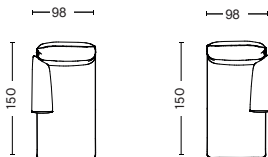

DOUBLE CORNER
 WIDTH 356 CM | 140.21"
 DEPTH 263 CM | 103.54"
 HEIGHT 93,5 CM | 36.81"
 SEAT HEIGHT 42 CM | 16.53"
 SEAT DEPTH 63,5 CM | 25"

DIMENSIONS & COMBINATIONS | MIX ARMREST

3 SEATER CHAISE LONGUE RIGHT
 WIDTH 263 CM | 103.54"
 DEPTH 98/150 CM | 38.58"/59.05"
 HEIGHT 93,5 CM | 36.81"
 SEAT HEIGHT 42 CM | 16.53"
 SEAT DEPTH 63,5 CM | 25"

CORNER CHAISE LONGUE LEFT
 WIDTH 356 CM | 140.21"
 DEPTH 263/150 CM | 103.54"/59.05"
 HEIGHT 93,5 CM | 36.81"
 SEAT HEIGHT 42 CM | 16.53"
 SEAT DEPTH 63,5 CM | 25"

DIMENSIONS | INDIVIDUAL UNITS

2 SEATER, ARMLESS LEFT OR RIGHT
 WIDTH 165 CM | 65"
 DEPTH 98 CM | 38.58"
 HEIGHT 93,5 CM | 36.81"
 SEAT HEIGHT 42 CM | 16.53" SEAT
 DEPTH 63,5 CM | 25"

2 SEATER, ARMLESS
 WIDTH 160 CM | 63"
 DEPTH 98 CM | 38.58" HEIGHT 93,5
 CM | 36.81"
 SEAT HEIGHT 42 CM | 16.53"
 SEAT DEPTH 63,5 CM | 25"

CORNER
 WIDTH 98 CM | 38.58"
 DEPTH 98 CM | 38.58"
 HEIGHT 93,5 CM | 36.81"
 SEAT HEIGHT 42 CM | 16.53" SEAT
 DEPTH 63,5 CM | 25"

CHAISE LEFT OR RIGHT
 WIDTH 98 CM | 38.58"
 DEPTH 150 CM | 59.05"
 HEIGHT 93,5 CM | 36.81"
 SEAT HEIGHT 42 CM | 16.53"
 SEAT DEPTH 63,5 CM | 25"

SUSTAINABILITY

HAY focuses on developing long-lasting products that minimize our environmental impact. We optimize the use of sustainable materials such as recycled materials, FSC-certified wood and water-based lacquer, with a growing number of eco-certified products. We have strict regulatory requirements, and the majority of our products are tested to comply with international standards for strength, durability and safety.