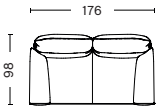

3 SEATER
 WIDTH 255 CM | 100.39"
 DEPTH 98 CM | 38.58"
 HEIGHT 93,5 CM | 36.81"
 SEAT HEIGHT 42 CM | 16.53"
 SEAT DEPTH 63,5 CM | 25"

3 SEATER CHAISE LONGUE RIGHT
 WIDTH 263 CM | 103.54"
 DEPTH 98/150 CM | 38.58"/59.1"
 HEIGHT 93,5 CM | 36.81"
 SEAT HEIGHT 42 CM | 16.53"
 SEAT DEPTH 63,5 CM | 25"

3 SEATER CHAISE LONGUE LEFT
 WIDTH 263 CM | 103.54"
 DEPTH 98/150 CM | 38.58"/59.1"
 HEIGHT 93,5 CM | 36.81"
 SEAT HEIGHT 42 CM | 16.53"
 SEAT DEPTH 63,5 CM | 25"

CORNER
 WIDTH 263 CM | 103.54"
 DEPTH 263 CM | 103.54"
 HEIGHT 93,5 CM | 36.81"
 SEAT HEIGHT 42 CM | 16.53"
 SEAT DEPTH 63,5 CM | 25"

CORNER CHAISE LONGUE RIGHT
 WIDTH 356 CM | 140.21"
 DEPTH 263/150 CM | 103.54"/59.1"
 HEIGHT 93,5 CM | 36.81"
 SEAT HEIGHT 42 CM | 16.53"
 SEAT DEPTH 63,5 CM | 25"

CORNER CHAISE LONGUE LEFT
 WIDTH 356 CM | 140.21"
 DEPTH 263/150 CM | 103.54"/59.1"
 HEIGHT 93,5 CM | 36.81"
 SEAT HEIGHT 42 CM | 16.53"
 SEAT DEPTH 63,5 CM | 25"

DOUBLE CORNER
 WIDTH 356 CM | 140.21"
 DEPTH 263 CM | 103.54"
 HEIGHT 93,5 CM | 36.81"
 SEAT HEIGHT 42 CM | 16.53"
 SEAT DEPTH 63,5 CM | 25"

DIMENSIONS & COMBINATIONS | CYLINDRICAL ARMREST

2 SEATER
 WIDTH 176 CM | 69.29"
 DEPTH 98 CM | 38.58"
 HEIGHT 93,5 CM | 36.81"
 SEAT HEIGHT 42 CM | 16.53"
 SEAT DEPTH 63,5 CM | 25"