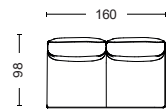

DOUBLE CORNER
 WIDTH 356 CM | 140.21"
 DEPTH 263 CM | 103.54"
 HEIGHT 93,5 CM | 36.81"
 SEAT HEIGHT 42 CM | 16.53"
 SEAT DEPTH 63,5 CM | 25"

DIMENSIONS & COMBINATIONS | MIX ARMREST

3 SEATER CHAISE LONGUE RIGHT
 WIDTH 263 CM | 103.54"
 DEPTH 98/150 CM | 38.58"/59.05"
 HEIGHT 93,5 CM | 36.81"
 SEAT HEIGHT 42 CM | 16.53"
 SEAT DEPTH 63,5 CM | 25"

3 SEATER CHAISE LONGUE LEFT
 WIDTH 263 CM | 103.54"
 DEPTH 98/150 CM | 38.58"/59.05"
 HEIGHT 93,5 CM | 36.81"
 SEAT HEIGHT 42 CM | 16.53"
 SEAT DEPTH 63,5 CM | 25"

CORNER CHAISE LONGUE RIGHT
 WIDTH 356 CM | 140.21"
 DEPTH 263/150 CM | 103.54"/59.05"
 HEIGHT 93,5 CM | 36.81"
 SEAT HEIGHT 42 CM | 16.53"
 SEAT DEPTH 63,5 CM | 25"

CORNER CHAISE LONGUE LEFT
 WIDTH 356 CM | 140.21"
 DEPTH 263/150 CM | 103.54"/59.05"
 HEIGHT 93,5 CM | 36.81"
 SEAT HEIGHT 42 CM | 16.53"
 SEAT DEPTH 63,5 CM | 25"

DIMENSIONS | INDIVIDUAL UNITS

2 SEATER, ARMLESS LEFT OR RIGHT
 WIDTH 165 CM | 65"
 DEPTH 98 CM | 38.58"
 HEIGHT 93,5 CM | 36.81"
 SEAT HEIGHT 42 CM | 16.53" SEAT
 DEPTH 63,5 CM | 25"