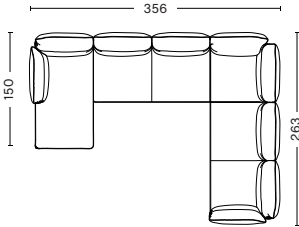

Please see our Fabric Overview for approved standard fabrics.

[LINK TO OVERVIEW](#)

DIMENSIONS & COMBINATIONS | RECLINING ARMREST

2 SEATER
 WIDTH 176 CM | 69.29"
 DEPTH 98 CM | 38.58"
 HEIGHT 93,5 CM | 36.81"
 SEAT HEIGHT 42 CM | 16.53"
 SEAT DEPTH 63,5 CM | 25"

3 SEATER
 WIDTH 255 CM | 100.39"
 DEPTH 98 CM | 38.58"
 HEIGHT 93,5 CM | 36.81"
 SEAT HEIGHT 42 CM | 16.53"
 SEAT DEPTH 63,5 CM | 25"

3 SEATER CHAISE LONGUE RIGHT
 WIDTH 263 CM | 103.54"
 DEPTH 98/150 CM | 38.58"/59.1"
 HEIGHT 93,5 CM | 36.81"
 SEAT HEIGHT 42 CM | 16.53"
 SEAT DEPTH 63,5 CM | 25"

3 SEATER CHAISE LONGUE LEFT
 WIDTH 263 CM | 103.54"
 DEPTH 98/150 CM | 38.58"/59.1"
 HEIGHT 93,5 CM | 36.81"
 SEAT HEIGHT 42 CM | 16.53"
 SEAT DEPTH 63,5 CM | 25"

CORNER
 WIDTH 263 CM | 103.54"
 DEPTH 263 CM | 103.54"
 HEIGHT 93,5 CM | 36.81"
 SEAT HEIGHT 42 CM | 16.53"
 SEAT DEPTH 63,5 CM | 25"

CORNER CHAISE LONGUE RIGHT
 WIDTH 356 CM | 140.21"
 DEPTH 263/150 CM | 103.54"/59.1"
 HEIGHT 93,5 CM | 36.81"
 SEAT HEIGHT 42 CM | 16.53"
 SEAT DEPTH 63,5 CM | 25"

CORNER CHAISE LONGUE LEFT
 WIDTH 356 CM | 140.21"
 DEPTH 263/150 CM | 103.54"/59.1"
 HEIGHT 93,5 CM | 36.81"
 SEAT HEIGHT 42 CM | 16.53"
 SEAT DEPTH 63,5 CM | 25"