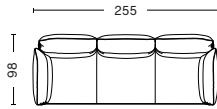

Please see our Fabric Overview for approved standard fabrics.

[LINK TO OVERVIEW](#)

DIMENSIONS & COMBINATIONS | RECLINING ARMREST

2 SEATER
 WIDTH 176 CM | 69.29"
 DEPTH 98 CM | 38.58"
 HEIGHT 93,5 CM | 36.81"
 SEAT HEIGHT 42 CM | 16.53"
 SEAT DEPTH 63,5 CM | 25"

3 SEATER
 WIDTH 255 CM | 100.39"
 DEPTH 98 CM | 38.58"
 HEIGHT 93,5 CM | 36.81"
 SEAT HEIGHT 42 CM | 16.53"
 SEAT DEPTH 63,5 CM | 25"

3 SEATER CHAISE LONGUE RIGHT
 WIDTH 263 CM | 103.54"
 DEPTH 98/150 CM | 38.58"/59.1"
 HEIGHT 93,5 CM | 36.81"
 SEAT HEIGHT 42 CM | 16.53"
 SEAT DEPTH 63,5 CM | 25"