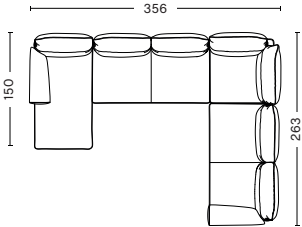

CORNER CHAISE LONGUE LEFT
WIDTH 356 CM | 140.21"
DEPTH 263/150 CM | 103.54"/59.05"
HEIGHT 93,5 CM | 36.81"
SEAT HEIGHT 42 CM | 16.53"
SEAT DEPTH 63,5 CM | 25"