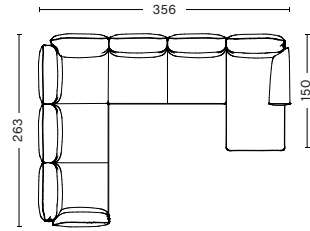

DOUBLE CORNER
 WIDTH 356 CM | 140.21"
 DEPTH 263 CM | 103.54"
 HEIGHT 93,5 CM | 36.81"
 SEAT HEIGHT 42 CM | 16.53"
 SEAT DEPTH 63,5 CM | 25"

DIMENSIONS & COMBINATIONS | CYLINDRICAL ARMREST

2 SEATER
 WIDTH 176 CM | 69.29"
 DEPTH 98 CM | 38.58"
 HEIGHT 93,5 CM | 36.81"
 SEAT HEIGHT 42 CM | 16.53"
 SEAT DEPTH 63,5 CM | 25"

CORNER CHAISE LONGUE RIGHT
 WIDTH 356 CM | 140.21"
 DEPTH 263/150 CM | 103.54"/59.05"
 HEIGHT 93,5 CM | 36.81"
 SEAT HEIGHT 42 CM | 16.53"
 SEAT DEPTH 63,5 CM | 25"

CORNER CHAISE LONGUE LEFT
 WIDTH 356 CM | 140.21"
 DEPTH 263/150 CM | 103.54"/59.05"
 HEIGHT 93,5 CM | 36.81"
 SEAT HEIGHT 42 CM | 16.53"
 SEAT DEPTH 63,5 CM | 25"

DOUBLE CORNER
 WIDTH 356 CM | 140.21"
 DEPTH 263 CM | 103.54"
 HEIGHT 93,5 CM | 36.81"
 SEAT HEIGHT 42 CM | 16.53"
 SEAT DEPTH 63,5 CM | 25"

DIMENSIONS & COMBINATIONS | MIX ARMREST

3 SEATER CHAISE LONGUE RIGHT
 WIDTH 263 CM | 103.54"
 DEPTH 98/150 CM | 38.58"/59.05"
 HEIGHT 93,5 CM | 36.81"
 SEAT HEIGHT 42 CM | 16.53"
 SEAT DEPTH 63,5 CM | 25"

3 SEATER CHAISE LONGUE LEFT
 WIDTH 263 CM | 103.54"
 DEPTH 98/150 CM | 38.58"/59.05"
 HEIGHT 93,5 CM | 36.81"
 SEAT HEIGHT 42 CM | 16.53"
 SEAT DEPTH 63,5 CM | 25"

CORNER CHAISE LONGUE RIGHT
 WIDTH 356 CM | 140.21"
 DEPTH 263/150 CM | 103.54"/59.05"
 HEIGHT 93,5 CM | 36.81"
 SEAT HEIGHT 42 CM | 16.53"
 SEAT DEPTH 63,5 CM | 25"