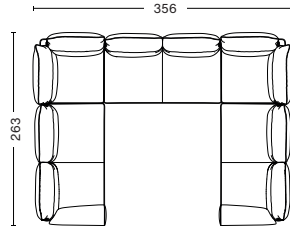

DOUBLE CORNER
 WIDTH 356 CM | 140.21"
 DEPTH 263 CM | 103.54"
 HEIGHT 93,5 CM | 36.81"
 SEAT HEIGHT 42 CM | 16.53"
 SEAT DEPTH 63,5 CM | 25"

DIMENSIONS & COMBINATIONS | CYLINDRICAL ARMREST

2 SEATER
 WIDTH 176 CM | 69.29"
 DEPTH 98 CM | 38.58"
 HEIGHT 93,5 CM | 36.81"
 SEAT HEIGHT 42 CM | 16.53"
 SEAT DEPTH 63,5 CM | 25"

3 SEATER CHAISE LONGUE LEFT
 WIDTH 263 CM | 103.54"
 DEPTH 98/150 CM | 38.58"/59.05"
 HEIGHT 93,5 CM | 36.81"
 SEAT HEIGHT 42 CM | 16.53"
 SEAT DEPTH 63,5 CM | 25"

CORNER
 WIDTH 263 CM | 103.54"
 DEPTH 263 CM | 103.54"
 HEIGHT 93,5 CM | 36.81"
 SEAT HEIGHT 42 CM | 16.53"
 SEAT DEPTH 63,5 CM | 25"

CORNER CHAISE LONGUE RIGHT
 WIDTH 356 CM | 140.21"
 DEPTH 263/150 CM | 103.54"/59.05"
 HEIGHT 93,5 CM | 36.81"
 SEAT HEIGHT 42 CM | 16.53"
 SEAT DEPTH 63,5 CM | 25"

CORNER CHAISE LONGUE LEFT
 WIDTH 356 CM | 140.21"
 DEPTH 263/150 CM | 103.54"/59.05"
 HEIGHT 93,5 CM | 36.81"
 SEAT HEIGHT 42 CM | 16.53"
 SEAT DEPTH 63,5 CM | 25"

DOUBLE CORNER
 WIDTH 356 CM | 140.21"
 DEPTH 263 CM | 103.54"
 HEIGHT 93,5 CM | 36.81"
 SEAT HEIGHT 42 CM | 16.53"
 SEAT DEPTH 63,5 CM | 25"

DIMENSIONS & COMBINATIONS | MIX ARMREST

3 SEATER CHAISE LONGUE RIGHT
 WIDTH 263 CM | 103.54"
 DEPTH 98/150 CM | 38.58"/59.05"
 HEIGHT 93,5 CM | 36.81"
 SEAT HEIGHT 42 CM | 16.53"
 SEAT DEPTH 63,5 CM | 25"