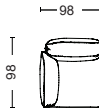

CORNER
WIDTH 98 CM | 38.58"
DEPTH 98 CM | 38.58"
HEIGHT 93,5 CM | 36.81"
SEAT HEIGHT 42 CM | 16.53" SEAT
DEPTH 63,5 CM | 25"