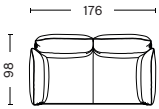

Please see our Fabric Overview for approved standard fabrics.

[LINK TO OVERVIEW](#)

DIMENSIONS & COMBINATIONS | RECLINING ARMREST

2 SEATER
 WIDTH 176 CM | 69.29"
 DEPTH 98 CM | 38.58"
 HEIGHT 93,5 CM | 36.81"
 SEAT HEIGHT 42 CM | 16.53"
 SEAT DEPTH 63,5 CM | 25"

3 SEATER
 WIDTH 255 CM | 100.39"
 DEPTH 98 CM | 38.58"
 HEIGHT 93,5 CM | 36.81"
 SEAT HEIGHT 42 CM | 16.53"
 SEAT DEPTH 63,5 CM | 25"

3 SEATER CHAISE LONGUE RIGHT
 WIDTH 263 CM | 103.54"
 DEPTH 98/150 CM | 38.58"/59.1"
 HEIGHT 93,5 CM | 36.81"
 SEAT HEIGHT 42 CM | 16.53"
 SEAT DEPTH 63,5 CM | 25"

3 SEATER CHAISE LONGUE LEFT
 WIDTH 263 CM | 103.54"
 DEPTH 98/150 CM | 38.58"/59.1"
 HEIGHT 93,5 CM | 36.81"
 SEAT HEIGHT 42 CM | 16.53"
 SEAT DEPTH 63,5 CM | 25"

CORNER
 WIDTH 263 CM | 103.54"
 DEPTH 263 CM | 103.54"
 HEIGHT 93,5 CM | 36.81"
 SEAT HEIGHT 42 CM | 16.53"
 SEAT DEPTH 63,5 CM | 25"

DOUBLE CORNER
 WIDTH 356 CM | 140.21"
 DEPTH 263 CM | 103.54"
 HEIGHT 93,5 CM | 36.81"
 SEAT HEIGHT 42 CM | 16.53"
 SEAT DEPTH 63,5 CM | 25"

DIMENSIONS & COMBINATIONS | MIX ARMREST

3 SEATER CHAISE LONGUE RIGHT
 WIDTH 263 CM | 103.54"
 DEPTH 98/150 CM | 38.58"/59.05"
 HEIGHT 93,5 CM | 36.81"
 SEAT HEIGHT 42 CM | 16.53"
 SEAT DEPTH 63,5 CM | 25"