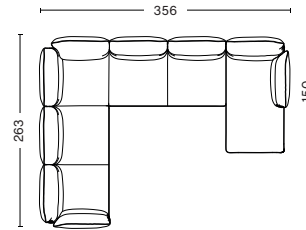

Please see our Fabric Overview for approved standard fabrics.

[LINK TO OVERVIEW](#)

DIMENSIONS & COMBINATIONS | RECLINING ARMREST

2 SEATER
 WIDTH 176 CM | 69.29"
 DEPTH 98 CM | 38.58"
 HEIGHT 93,5 CM | 36.81"
 SEAT HEIGHT 42 CM | 16.53"
 SEAT DEPTH 63,5 CM | 25"

3 SEATER
 WIDTH 255 CM | 100.39"
 DEPTH 98 CM | 38.58"
 HEIGHT 93,5 CM | 36.81"
 SEAT HEIGHT 42 CM | 16.53"
 SEAT DEPTH 63,5 CM | 25"

3 SEATER CHAISE LONGUE RIGHT
 WIDTH 263 CM | 103.54"
 DEPTH 98/150 CM | 38.58"/59.1"
 HEIGHT 93,5 CM | 36.81"
 SEAT HEIGHT 42 CM | 16.53"
 SEAT DEPTH 63,5 CM | 25"

3 SEATER CHAISE LONGUE LEFT
 WIDTH 263 CM | 103.54"
 DEPTH 98/150 CM | 38.58"/59.1"
 HEIGHT 93,5 CM | 36.81"
 SEAT HEIGHT 42 CM | 16.53"
 SEAT DEPTH 63,5 CM | 25"

CORNER
 WIDTH 263 CM | 103.54"
 DEPTH 263 CM | 103.54"
 HEIGHT 93,5 CM | 36.81"
 SEAT HEIGHT 42 CM | 16.53"
 SEAT DEPTH 63,5 CM | 25"

CORNER CHAISE LONGUE RIGHT
 WIDTH 356 CM | 140.21"
 DEPTH 263/150 CM | 103.54"/59.1"
 HEIGHT 93,5 CM | 36.81"
 SEAT HEIGHT 42 CM | 16.53"
 SEAT DEPTH 63,5 CM | 25"

CORNER CHAISE LONGUE LEFT
 WIDTH 356 CM | 140.21"
 DEPTH 263/150 CM | 103.54"/59.1"
 HEIGHT 93,5 CM | 36.81"
 SEAT HEIGHT 42 CM | 16.53"
 SEAT DEPTH 63,5 CM | 25"