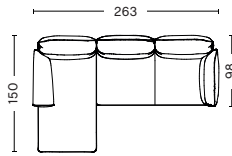

DOUBLE CORNER
 WIDTH 356 CM | 140.21"
 DEPTH 263 CM | 103.54"
 HEIGHT 93,5 CM | 36.81"
 SEAT HEIGHT 42 CM | 16.53"
 SEAT DEPTH 63,5 CM | 25"

DIMENSIONS & COMBINATIONS | CYLINDRICAL ARMREST

2 SEATER
 WIDTH 176 CM | 69.29"
 DEPTH 98 CM | 38.58"
 HEIGHT 93,5 CM | 36.81"
 SEAT HEIGHT 42 CM | 16.53"
 SEAT DEPTH 63,5 CM | 25"

3 SEATER CHAISE LONGUE LEFT
 WIDTH 263 CM | 103.54"
 DEPTH 98/150 CM | 38.58"/59.05"
 HEIGHT 93,5 CM | 36.81"
 SEAT HEIGHT 42 CM | 16.53"
 SEAT DEPTH 63,5 CM | 25"

CORNER
 WIDTH 263 CM | 103.54"
 DEPTH 263 CM | 103.54"
 HEIGHT 93,5 CM | 36.81"
 SEAT HEIGHT 42 CM | 16.53"
 SEAT DEPTH 63,5 CM | 25"

CORNER CHAISE LONGUE RIGHT
 WIDTH 356 CM | 140.21"
 DEPTH 263/150 CM | 103.54"/59.05"
 HEIGHT 93,5 CM | 36.81"
 SEAT HEIGHT 42 CM | 16.53"
 SEAT DEPTH 63,5 CM | 25"

CORNER CHAISE LONGUE LEFT
 WIDTH 356 CM | 140.21"
 DEPTH 263/150 CM | 103.54"/59.05"
 HEIGHT 93,5 CM | 36.81"
 SEAT HEIGHT 42 CM | 16.53"
 SEAT DEPTH 63,5 CM | 25"

DOUBLE CORNER
 WIDTH 356 CM | 140.21"
 DEPTH 263 CM | 103.54"
 HEIGHT 93,5 CM | 36.81"
 SEAT HEIGHT 42 CM | 16.53"
 SEAT DEPTH 63,5 CM | 25"

DIMENSIONS & COMBINATIONS | MIX ARMREST

3 SEATER CHAISE LONGUE RIGHT
 WIDTH 263 CM | 103.54"
 DEPTH 98/150 CM | 38.58"/59.05"
 HEIGHT 93,5 CM | 36.81"
 SEAT HEIGHT 42 CM | 16.53"
 SEAT DEPTH 63,5 CM | 25"