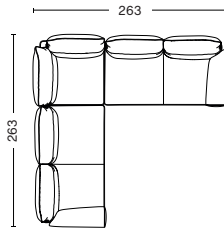

CORNER
WIDTH 263 CM | 103.54"
DEPTH 263 CM | 103.54"
HEIGHT 93,5 CM | 36.81"
SEAT HEIGHT 42 CM | 16.53"
SEAT DEPTH 63,5 CM | 25"