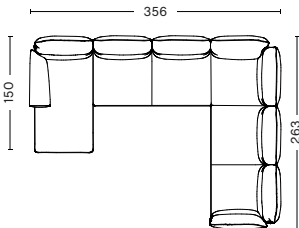

DOUBLE CORNER
 WIDTH 356 CM | 140.21"
 DEPTH 263 CM | 103.54"
 HEIGHT 93,5 CM | 36.81"
 SEAT HEIGHT 42 CM | 16.53"
 SEAT DEPTH 63,5 CM | 25"

DIMENSIONS & COMBINATIONS | CYLINDRICAL ARMREST

2 SEATER
 WIDTH 176 CM | 69.29"
 DEPTH 98 CM | 38.58"
 HEIGHT 93,5 CM | 36.81"
 SEAT HEIGHT 42 CM | 16.53"
 SEAT DEPTH 63,5 CM | 25"

CORNER CHAISE LONGUE RIGHT
 WIDTH 356 CM | 140.21"
 DEPTH 263/150 CM | 103.54"/59.05"
 HEIGHT 93,5 CM | 36.81"
 SEAT HEIGHT 42 CM | 16.53"
 SEAT DEPTH 63,5 CM | 25"

CORNER CHAISE LONGUE LEFT
 WIDTH 356 CM | 140.21"
 DEPTH 263/150 CM | 103.54"/59.05"
 HEIGHT 93,5 CM | 36.81"
 SEAT HEIGHT 42 CM | 16.53"
 SEAT DEPTH 63,5 CM | 25"

DOUBLE CORNER
 WIDTH 356 CM | 140.21"
 DEPTH 263 CM | 103.54"
 HEIGHT 93,5 CM | 36.81"
 SEAT HEIGHT 42 CM | 16.53"
 SEAT DEPTH 63,5 CM | 25"

DIMENSIONS & COMBINATIONS | MIX ARMREST

3 SEATER CHAISE LONGUE RIGHT
 WIDTH 263 CM | 103.54"
 DEPTH 98/150 CM | 38.58"/59.05"
 HEIGHT 93,5 CM | 36.81"
 SEAT HEIGHT 42 CM | 16.53"
 SEAT DEPTH 63,5 CM | 25"

3 SEATER CHAISE LONGUE LEFT
 WIDTH 263 CM | 103.54"
 DEPTH 98/150 CM | 38.58"/59.05"
 HEIGHT 93,5 CM | 36.81"
 SEAT HEIGHT 42 CM | 16.53"
 SEAT DEPTH 63,5 CM | 25"

CORNER CHAISE LONGUE RIGHT
 WIDTH 356 CM | 140.21"
 DEPTH 263/150 CM | 103.54"/59.05"
 HEIGHT 93,5 CM | 36.81"
 SEAT HEIGHT 42 CM | 16.53"
 SEAT DEPTH 63,5 CM | 25"