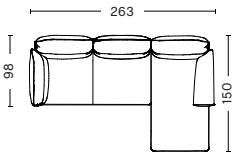

3 SEATER CHAISE LONGUE LEFT
 WIDTH 263 CM | 103.54"
 DEPTH 98/150 CM | 38.58"/59.05"
 HEIGHT 93,5 CM | 36.81"
 SEAT HEIGHT 42 CM | 16.53"
 SEAT DEPTH 63,5 CM | 25"

CORNER
 WIDTH 263 CM | 103.54"
 DEPTH 263 CM | 103.54"
 HEIGHT 93,5 CM | 36.81"
 SEAT HEIGHT 42 CM | 16.53"
 SEAT DEPTH 63,5 CM | 25"

CORNER CHAISE LONGUE RIGHT
 WIDTH 356 CM | 140.21"
 DEPTH 263/150 CM | 103.54"/59.05"
 HEIGHT 93,5 CM | 36.81"
 SEAT HEIGHT 42 CM | 16.53"
 SEAT DEPTH 63,5 CM | 25"

CORNER CHAISE LONGUE LEFT
 WIDTH 356 CM | 140.21"
 DEPTH 263/150 CM | 103.54"/59.05"
 HEIGHT 93,5 CM | 36.81"
 SEAT HEIGHT 42 CM | 16.53"
 SEAT DEPTH 63,5 CM | 25"

DOUBLE CORNER
 WIDTH 356 CM | 140.21"
 DEPTH 263 CM | 103.54"
 HEIGHT 93,5 CM | 36.81"
 SEAT HEIGHT 42 CM | 16.53"
 SEAT DEPTH 63,5 CM | 25"

DIMENSIONS & COMBINATIONS | MIX ARMREST

3 SEATER CHAISE LONGUE RIGHT
 WIDTH 263 CM | 103.54"
 DEPTH 98/150 CM | 38.58"/59.05"
 HEIGHT 93,5 CM | 36.81"
 SEAT HEIGHT 42 CM | 16.53"
 SEAT DEPTH 63,5 CM | 25"