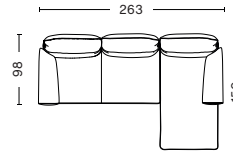

CORNER CHAISE LONGUE RIGHT
 WIDTH 356 CM | 140.21"
 DEPTH 263/150 CM | 103.54"/59.1"
 HEIGHT 93,5 CM | 36.81"
 SEAT HEIGHT 42 CM | 16.53"
 SEAT DEPTH 63,5 CM | 25"

CORNER CHAISE LONGUE LEFT
 WIDTH 356 CM | 140.21"
 DEPTH 263/150 CM | 103.54"/59.1"
 HEIGHT 93,5 CM | 36.81"
 SEAT HEIGHT 42 CM | 16.53"
 SEAT DEPTH 63,5 CM | 25"

DOUBLE CORNER
 WIDTH 356 CM | 140.21"
 DEPTH 263 CM | 103.54"
 HEIGHT 93,5 CM | 36.81"
 SEAT HEIGHT 42 CM | 16.53"
 SEAT DEPTH 63,5 CM | 25"

DIMENSIONS & COMBINATIONS | CYLINDRICAL ARMREST

2 SEATER
 WIDTH 176 CM | 69.29"
 DEPTH 98 CM | 38.58"
 HEIGHT 93,5 CM | 36.81"
 SEAT HEIGHT 42 CM | 16.53"
 SEAT DEPTH 63,5 CM | 25"

3 SEATER
 WIDTH 255 CM | 100.39"
 DEPTH 98 CM | 38.58"
 HEIGHT 93,5 CM | 36.81"
 SEAT HEIGHT 42 CM | 16.53"
 SEAT DEPTH 63,5 CM | 25"

3 SEATER CHAISE LONGUE RIGHT
 WIDTH 263 CM | 103.54"
 DEPTH 98/150 CM | 38.58"/59.05"
 HEIGHT 93,5 CM | 36.81"
 SEAT HEIGHT 42 CM | 16.53"
 SEAT DEPTH 63,5 CM | 25"