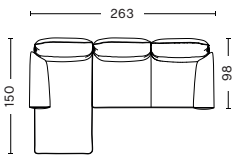

CORNER CHAISE LONGUE RIGHT
 WIDTH 356 CM | 140.21"
 DEPTH 263/150 CM | 103.54"/59.1"
 HEIGHT 93,5 CM | 36.81"
 SEAT HEIGHT 42 CM | 16.53"
 SEAT DEPTH 63,5 CM | 25"

CORNER CHAISE LONGUE LEFT
 WIDTH 356 CM | 140.21"
 DEPTH 263/150 CM | 103.54"/59.1"
 HEIGHT 93,5 CM | 36.81"
 SEAT HEIGHT 42 CM | 16.53"
 SEAT DEPTH 63,5 CM | 25"

DOUBLE CORNER
 WIDTH 356 CM | 140.21"
 DEPTH 263 CM | 103.54"
 HEIGHT 93,5 CM | 36.81"
 SEAT HEIGHT 42 CM | 16.53"
 SEAT DEPTH 63,5 CM | 25"

DIMENSIONS & COMBINATIONS | CYLINDRICAL ARMREST

2 SEATER
 WIDTH 176 CM | 69.29"
 DEPTH 98 CM | 38.58"
 HEIGHT 93,5 CM | 36.81"
 SEAT HEIGHT 42 CM | 16.53"
 SEAT DEPTH 63,5 CM | 25"

3 SEATER
 WIDTH 255 CM | 100.39"
 DEPTH 98 CM | 38.58"
 HEIGHT 93,5 CM | 36.81"
 SEAT HEIGHT 42 CM | 16.53"
 SEAT DEPTH 63,5 CM | 25"

3 SEATER CHAISE LONGUE RIGHT
 WIDTH 263 CM | 103.54"
 DEPTH 98/150 CM | 38.58"/59.05"
 HEIGHT 93,5 CM | 36.81"
 SEAT HEIGHT 42 CM | 16.53"
 SEAT DEPTH 63,5 CM | 25"