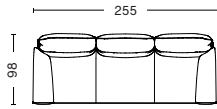

3 SEATER CHAISE LONGUE LEFT
 WIDTH 263 CM | 103.54"
 DEPTH 98/150 CM | 38.58"/59.1"
 HEIGHT 93,5 CM | 36.81"
 SEAT HEIGHT 42 CM | 16.53"
 SEAT DEPTH 63,5 CM | 25"

CORNER
 WIDTH 263 CM | 103.54"
 DEPTH 263 CM | 103.54"
 HEIGHT 93,5 CM | 36.81"
 SEAT HEIGHT 42 CM | 16.53"
 SEAT DEPTH 63,5 CM | 25"

CORNER CHAISE LONGUE RIGHT
 WIDTH 356 CM | 140.21"
 DEPTH 263/150 CM | 103.54"/59.1"
 HEIGHT 93,5 CM | 36.81"
 SEAT HEIGHT 42 CM | 16.53"
 SEAT DEPTH 63,5 CM | 25"

CORNER CHAISE LONGUE LEFT
 WIDTH 356 CM | 140.21"
 DEPTH 263/150 CM | 103.54"/59.1"
 HEIGHT 93,5 CM | 36.81"
 SEAT HEIGHT 42 CM | 16.53"
 SEAT DEPTH 63,5 CM | 25"

DOUBLE CORNER
 WIDTH 356 CM | 140.21"
 DEPTH 263 CM | 103.54"
 HEIGHT 93,5 CM | 36.81"
 SEAT HEIGHT 42 CM | 16.53"
 SEAT DEPTH 63,5 CM | 25"

DIMENSIONS & COMBINATIONS | CYLINDRICAL ARMREST

2 SEATER
 WIDTH 176 CM | 69.29"
 DEPTH 98 CM | 38.58"
 HEIGHT 93,5 CM | 36.81"
 SEAT HEIGHT 42 CM | 16.53"
 SEAT DEPTH 63,5 CM | 25"