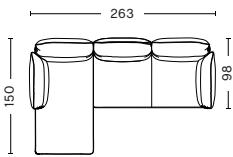

Please see our Fabric Overview for approved standard fabrics.

[LINK TO OVERVIEW](#)

DIMENSIONS & COMBINATIONS | RECLINING ARMREST

2 SEATER
 WIDTH 176 CM | 69.29"
 DEPTH 98 CM | 38.58"
 HEIGHT 93,5 CM | 36.81"
 SEAT HEIGHT 42 CM | 16.53"
 SEAT DEPTH 63,5 CM | 25"

3 SEATER
 WIDTH 255 CM | 100.39"
 DEPTH 98 CM | 38.58"
 HEIGHT 93,5 CM | 36.81"
 SEAT HEIGHT 42 CM | 16.53"
 SEAT DEPTH 63,5 CM | 25"

3 SEATER CHAISE LONGUE RIGHT
 WIDTH 263 CM | 103.54"
 DEPTH 98/150 CM | 38.58"/59.1"
 HEIGHT 93,5 CM | 36.81"
 SEAT HEIGHT 42 CM | 16.53"
 SEAT DEPTH 63,5 CM | 25"

3 SEATER CHAISE LONGUE LEFT
 WIDTH 263 CM | 103.54"
 DEPTH 98/150 CM | 38.58"/59.1"
 HEIGHT 93,5 CM | 36.81"
 SEAT HEIGHT 42 CM | 16.53"
 SEAT DEPTH 63,5 CM | 25"

CORNER
 WIDTH 263 CM | 103.54"
 DEPTH 263 CM | 103.54"
 HEIGHT 93,5 CM | 36.81"
 SEAT HEIGHT 42 CM | 16.53"
 SEAT DEPTH 63,5 CM | 25"