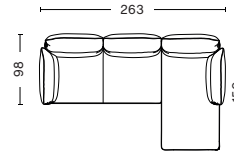

Please see our Fabric Overview for approved standard fabrics.

[LINK TO OVERVIEW](#)

DIMENSIONS & COMBINATIONS | RECLINING ARMREST

2 SEATER
 WIDTH 176 CM | 69.29"
 DEPTH 98 CM | 38.58"
 HEIGHT 93,5 CM | 36.81"
 SEAT HEIGHT 42 CM | 16.53"
 SEAT DEPTH 63,5 CM | 25"

3 SEATER
 WIDTH 255 CM | 100.39"
 DEPTH 98 CM | 38.58"
 HEIGHT 93,5 CM | 36.81"
 SEAT HEIGHT 42 CM | 16.53"
 SEAT DEPTH 63,5 CM | 25"

3 SEATER CHAISE LONGUE RIGHT
 WIDTH 263 CM | 103.54"
 DEPTH 98/150 CM | 38.58"/59.1"
 HEIGHT 93,5 CM | 36.81"
 SEAT HEIGHT 42 CM | 16.53"
 SEAT DEPTH 63,5 CM | 25"

3 SEATER CHAISE LONGUE LEFT
 WIDTH 263 CM | 103.54"
 DEPTH 98/150 CM | 38.58"/59.1"
 HEIGHT 93,5 CM | 36.81"
 SEAT HEIGHT 42 CM | 16.53"
 SEAT DEPTH 63,5 CM | 25"

CORNER
 WIDTH 263 CM | 103.54"
 DEPTH 263 CM | 103.54"
 HEIGHT 93,5 CM | 36.81"
 SEAT HEIGHT 42 CM | 16.53"
 SEAT DEPTH 63,5 CM | 25"

DOUBLE CORNER
 WIDTH 356 CM | 140.21"
 DEPTH 263 CM | 103.54"
 HEIGHT 93,5 CM | 36.81"
 SEAT HEIGHT 42 CM | 16.53"
 SEAT DEPTH 63,5 CM | 25"

DIMENSIONS & COMBINATIONS | MIX ARMREST

3 SEATER CHAISE LONGUE RIGHT
 WIDTH 263 CM | 103.54"
 DEPTH 98/150 CM | 38.58"/59.05"
 HEIGHT 93,5 CM | 36.81"
 SEAT HEIGHT 42 CM | 16.53"
 SEAT DEPTH 63,5 CM | 25"