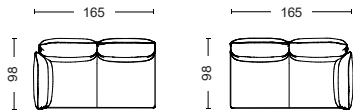

DOUBLE CORNER
 WIDTH 356 CM | 140.21"
 DEPTH 263 CM | 103.54"
 HEIGHT 93,5 CM | 36.81"
 SEAT HEIGHT 42 CM | 16.53"
 SEAT DEPTH 63,5 CM | 25"

DIMENSIONS & COMBINATIONS | MIX ARMREST

3 SEATER CHAISE LONGUE RIGHT
 WIDTH 263 CM | 103.54"
 DEPTH 98/150 CM | 38.58"/59.05"
 HEIGHT 93,5 CM | 36.81"
 SEAT HEIGHT 42 CM | 16.53"
 SEAT DEPTH 63,5 CM | 25"

3 SEATER CHAISE LONGUE LEFT
 WIDTH 263 CM | 103.54"
 DEPTH 98/150 CM | 38.58"/59.05"
 HEIGHT 93,5 CM | 36.81"
 SEAT HEIGHT 42 CM | 16.53"
 SEAT DEPTH 63,5 CM | 25"

CORNER CHAISE LONGUE RIGHT
 WIDTH 356 CM | 140.21"
 DEPTH 263/150 CM | 103.54"/59.05"
 HEIGHT 93,5 CM | 36.81"
 SEAT HEIGHT 42 CM | 16.53"
 SEAT DEPTH 63,5 CM | 25"

CORNER CHAISE LONGUE LEFT
 WIDTH 356 CM | 140.21"
 DEPTH 263/150 CM | 103.54"/59.05"
 HEIGHT 93,5 CM | 36.81"
 SEAT HEIGHT 42 CM | 16.53"
 SEAT DEPTH 63,5 CM | 25"

DIMENSIONS | INDIVIDUAL UNITS

2 SEATER, ARMLESS LEFT OR RIGHT
 WIDTH 165 CM | 65"
 DEPTH 98 CM | 38.58"
 HEIGHT 93,5 CM | 36.81"
 SEAT HEIGHT 42 CM | 16.53" SEAT
 DEPTH 63,5 CM | 25"

2 SEATER, ARMLESS
 WIDTH 160 CM | 63"
 DEPTH 98 CM | 38.58" HEIGHT 93,5
 CM | 36.81"
 SEAT HEIGHT 42 CM | 16.53"
 SEAT DEPTH 63,5 CM | 25"

CORNER
 WIDTH 98 CM | 38.58"
 DEPTH 98 CM | 38.58"
 HEIGHT 93,5 CM | 36.81"
 SEAT HEIGHT 42 CM | 16.53" SEAT
 DEPTH 63,5 CM | 25"