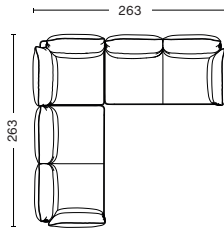

Please see our Fabric Overview for approved standard fabrics.

[LINK TO OVERVIEW](#)

DIMENSIONS & COMBINATIONS | RECLINING ARMREST

2 SEATER
 WIDTH 176 CM | 69.29"
 DEPTH 98 CM | 38.58"
 HEIGHT 93,5 CM | 36.81"
 SEAT HEIGHT 42 CM | 16.53"
 SEAT DEPTH 63,5 CM | 25"

3 SEATER
 WIDTH 255 CM | 100.39"
 DEPTH 98 CM | 38.58"
 HEIGHT 93,5 CM | 36.81"
 SEAT HEIGHT 42 CM | 16.53"
 SEAT DEPTH 63,5 CM | 25"

3 SEATER CHAISE LONGUE RIGHT
 WIDTH 263 CM | 103.54"
 DEPTH 98/150 CM | 38.58"/59.1"
 HEIGHT 93,5 CM | 36.81"
 SEAT HEIGHT 42 CM | 16.53"
 SEAT DEPTH 63,5 CM | 25"

3 SEATER CHAISE LONGUE LEFT
 WIDTH 263 CM | 103.54"
 DEPTH 98/150 CM | 38.58"/59.1"
 HEIGHT 93,5 CM | 36.81"
 SEAT HEIGHT 42 CM | 16.53"
 SEAT DEPTH 63,5 CM | 25"

CORNER
 WIDTH 263 CM | 103.54"
 DEPTH 263 CM | 103.54"
 HEIGHT 93,5 CM | 36.81"
 SEAT HEIGHT 42 CM | 16.53"
 SEAT DEPTH 63,5 CM | 25"

CORNER CHAISE LONGUE RIGHT
 WIDTH 356 CM | 140.21"
 DEPTH 263/150 CM | 103.54"/59.1"
 HEIGHT 93,5 CM | 36.81"
 SEAT HEIGHT 42 CM | 16.53"
 SEAT DEPTH 63,5 CM | 25"

CORNER CHAISE LONGUE LEFT
 WIDTH 356 CM | 140.21"
 DEPTH 263/150 CM | 103.54"/59.1"
 HEIGHT 93,5 CM | 36.81"
 SEAT HEIGHT 42 CM | 16.53"
 SEAT DEPTH 63,5 CM | 25"