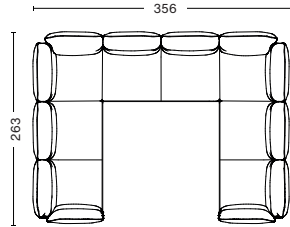

3 SEATER
 WIDTH 255 CM | 100.39"
 DEPTH 98 CM | 38.58"
 HEIGHT 93,5 CM | 36.81"
 SEAT HEIGHT 42 CM | 16.53"
 SEAT DEPTH 63,5 CM | 25"

3 SEATER CHAISE LONGUE RIGHT
 WIDTH 263 CM | 103.54"
 DEPTH 98/150 CM | 38.58"/59.1"
 HEIGHT 93,5 CM | 36.81"
 SEAT HEIGHT 42 CM | 16.53"
 SEAT DEPTH 63,5 CM | 25"

3 SEATER CHAISE LONGUE LEFT
 WIDTH 263 CM | 103.54"
 DEPTH 98/150 CM | 38.58"/59.1"
 HEIGHT 93,5 CM | 36.81"
 SEAT HEIGHT 42 CM | 16.53"
 SEAT DEPTH 63,5 CM | 25"

CORNER
 WIDTH 263 CM | 103.54"
 DEPTH 263 CM | 103.54"
 HEIGHT 93,5 CM | 36.81"
 SEAT HEIGHT 42 CM | 16.53"
 SEAT DEPTH 63,5 CM | 25"

CORNER CHAISE LONGUE RIGHT
 WIDTH 356 CM | 140.21"
 DEPTH 263/150 CM | 103.54"/59.1"
 HEIGHT 93,5 CM | 36.81"
 SEAT HEIGHT 42 CM | 16.53"
 SEAT DEPTH 63,5 CM | 25"

CORNER CHAISE LONGUE LEFT
 WIDTH 356 CM | 140.21"
 DEPTH 263/150 CM | 103.54"/59.1"
 HEIGHT 93,5 CM | 36.81"
 SEAT HEIGHT 42 CM | 16.53"
 SEAT DEPTH 63,5 CM | 25"

DOUBLE CORNER
 WIDTH 356 CM | 140.21"
 DEPTH 263 CM | 103.54"
 HEIGHT 93,5 CM | 36.81"
 SEAT HEIGHT 42 CM | 16.53"
 SEAT DEPTH 63,5 CM | 25"

DIMENSIONS & COMBINATIONS | CYLINDRICAL ARMREST

2 SEATER
 WIDTH 176 CM | 69.29"
 DEPTH 98 CM | 38.58"
 HEIGHT 93,5 CM | 36.81"
 SEAT HEIGHT 42 CM | 16.53"
 SEAT DEPTH 63,5 CM | 25"