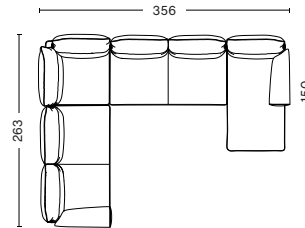

DOUBLE CORNER
 WIDTH 356 CM | 140.21"
 DEPTH 263 CM | 103.54"
 HEIGHT 93,5 CM | 36.81"
 SEAT HEIGHT 42 CM | 16.53"
 SEAT DEPTH 63,5 CM | 25"

DIMENSIONS & COMBINATIONS | CYLINDRICAL ARMREST

2 SEATER
 WIDTH 176 CM | 69.29"
 DEPTH 98 CM | 38.58"
 HEIGHT 93,5 CM | 36.81"
 SEAT HEIGHT 42 CM | 16.53"
 SEAT DEPTH 63,5 CM | 25"

3 SEATER
 WIDTH 255 CM | 100.39"
 DEPTH 98 CM | 38.58"
 HEIGHT 93,5 CM | 36.81"
 SEAT HEIGHT 42 CM | 16.53"
 SEAT DEPTH 63,5 CM | 25"

3 SEATER CHAISE LONGUE RIGHT
 WIDTH 263 CM | 103.54"
 DEPTH 98/150 CM | 38.58"/59.05"
 HEIGHT 93,5 CM | 36.81"
 SEAT HEIGHT 42 CM | 16.53"
 SEAT DEPTH 63,5 CM | 25"

3 SEATER CHAISE LONGUE LEFT
 WIDTH 263 CM | 103.54"
 DEPTH 98/150 CM | 38.58"/59.05"
 HEIGHT 93,5 CM | 36.81"
 SEAT HEIGHT 42 CM | 16.53"
 SEAT DEPTH 63,5 CM | 25"

CORNER
 WIDTH 263 CM | 103.54"
 DEPTH 263 CM | 103.54"
 HEIGHT 93,5 CM | 36.81"
 SEAT HEIGHT 42 CM | 16.53"
 SEAT DEPTH 63,5 CM | 25"

DOUBLE CORNER
 WIDTH 356 CM | 140.21"
 DEPTH 263 CM | 103.54"
 HEIGHT 93,5 CM | 36.81"
 SEAT HEIGHT 42 CM | 16.53"
 SEAT DEPTH 63,5 CM | 25"

DIMENSIONS & COMBINATIONS | MIX ARMREST

3 SEATER CHAISE LONGUE RIGHT
 WIDTH 263 CM | 103.54"
 DEPTH 98/150 CM | 38.58"/59.05"
 HEIGHT 93,5 CM | 36.81"
 SEAT HEIGHT 42 CM | 16.53"
 SEAT DEPTH 63,5 CM | 25"