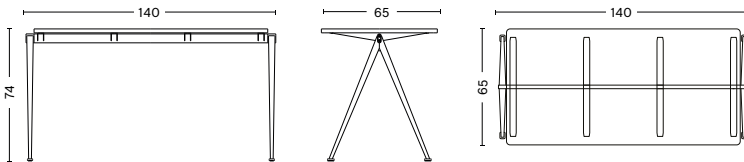

## PYRAMID TABLE 01

DESIGN BY WIM RIETVELD, 2017

Created to be adaptable, light and strong, the Pyramid Tables are the last word in cutout sheet steel construction. Originally created by Wim Rietveld while working at Ahrend in the 1950s, the collection has been relaunched by HAY together with Ahrend. When initially launched in the '50s, it was regarded as a triumph in its innovative use of sheet steel, giving new direction for use in organically shaped products. Today, both as individual pieces and as a collection, it is notable for its sparing use of materials, simplistic construction and for being light enough to move around. These lasting designs manifest functional excellence and aesthetic lightness that have been proved in real environments over several generations. This variant of the Pyramid Table features a steel-sheet base with a rectangular oak tabletop to create a functional and uncluttered expression. Its light, stackable design and hard wearing quality make it suitable for use in educational institutions, corporate environments and private homes. Available in a variety of wood finishes and base colors.

### HIGHLIGHTS

- Multi-functional family of tables and benches in different shapes, sizes, materials and colors.
- The table features a solid oak tabletop with steel-sheet legs. Support bar pre-mounted underneath the tabletop.
- The table is available as a rectangular table (Pyramid Table 01 and 02), a round table (Pyramid Café Table 21 and Pyramid Coffee table 51) and a square table (Pyramid Café table 21).
- The bench is available in 2 variants (Pyramid Bench 11 and 12).
- The table (Pyramid Table 01) and bench (Pyramid Bench 11) are stackable with up to 5 pcs.
- Suitable for a wide variety of private and public environments.
- Qualified for contract use.

### DIMENSIONS

LENGTH 140 CM | 55.11"

WIDTH 65 CM | 25.59"

HEIGHT 74 CM | 29.13"

TABLETOP SIZE 131 CM X 65 CM | 51.56" X 25.59"

LENGTH 140 CM | 55.11"

WIDTH 75 CM | 29.53"

HEIGHT 74 CM | 29.13"