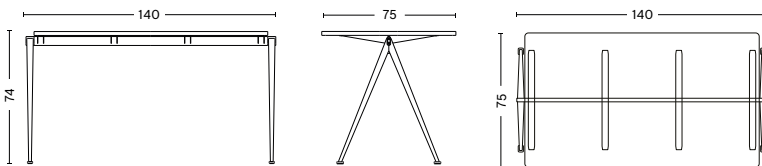

### DIMENSIONS

LENGTH 140 CM | 55.11"

WIDTH 65 CM | 25.59"

HEIGHT 74 CM | 29.13"

TABLETOP SIZE 131 CM X 65 CM | 51.56" X 25.59"

LENGTH 140 CM | 55.11"

WIDTH 75 CM | 29.53"

HEIGHT 74 CM | 29.13"

TABLETOP SIZE 131 CM X 75 CM | 51.56" X 29.53"