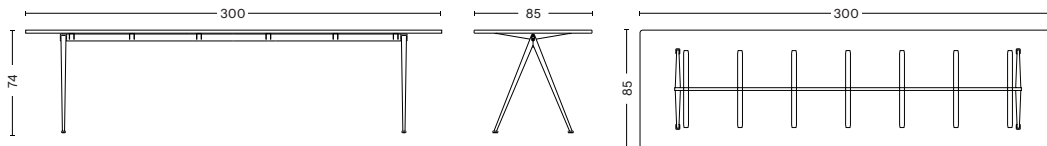

### HIGHLIGHTS

- Multi-functional family of tables and benches in different shapes, sizes, materials and colors.
- The table features a solid oak tabletop with steel-sheet legs. Support bar pre-mounted underneath the tabletop.
- The table is available as a rectangular table (Pyramid Table 01 and 02), a round table (Pyramid Café Table 21 and Pyramid Coffee table 51) and a square table (Pyramid Café table 21).
- The bench is available in 2 variants (Pyramid Bench 11 and 12).
- Suitable for a wide variety of private and public environments.
- Qualified for contract use.

### DIMENSIONS

LENGTH 190 CM | 74.80"  
WIDTH 85 CM | 33.46"  
HEIGHT 74 CM | 29.13"  
TABLETOP SIZE 190 CM X 85 CM | 74.80" X 33.46"

LENGTH 250 CM | 98.43"  
WIDTH 85 CM | 33.46"  
HEIGHT 74 CM | 29.13"  
TABLETOP SIZE 250 CM X 85 CM | 98.43" X 33.46"

LENGTH 300 CM | 118.11"  
WIDTH 85 CM | 33.46"  
HEIGHT 74 CM | 29.13"  
TABLETOP SIZE 300 CM X 85 CM | 118.11" X 33.46"

**MATERIALS**

**TABLETOP**

21 mm solid oak with straight edge.

**FRAME**

2 x leg section in 2 mm bent cutout sheet steel.  
1 x support bar (steel tube and 2 mm bent steel)  
pre-mounted underneath the tabletop.