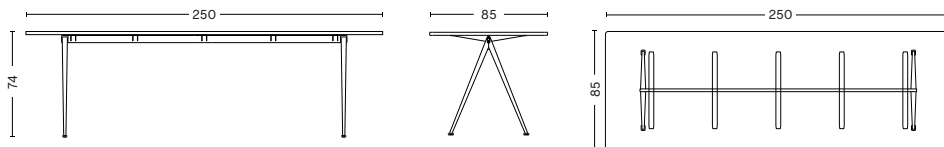

## PYRAMID TABLE 02

DESIGN BY WIM RIETVELD, 2017

Created to be adaptable, light and strong, the Pyramid Tables are the last word in cutout sheet steel construction. Originally created by Wim Rietveld while working at Ahrend in the 1950s, the collection has been relaunched by HAY together with Ahrend. When initially launched in the '50s, it was regarded as a triumph in its innovative use of sheet steel, giving new direction for use in organically shaped products. Today, both as individual pieces and as a collection, it is notable for its sparing use of materials, simplistic construction and for being light enough to move around. These lasting designs manifest functional excellence and aesthetic lightness that have been proved in real environments over several generations. This variant of the Pyramid Table features a steel-sheet base with a rectangular oak tabletop to create a functional and uncluttered expression. Its clean aesthetics and light, hardwearing quality make it ideal for use as a conference or dining table. Available in a variety of wood finishes and base colors.

### DIMENSIONS

LENGTH 190 CM | 74.80"  
WIDTH 85 CM | 33.46"  
HEIGHT 74 CM | 29.13"  
TABLETOP SIZE 190 CM X 85 CM | 74.80" X 33.46"

LENGTH 250 CM | 98.43"  
WIDTH 85 CM | 33.46"  
HEIGHT 74 CM | 29.13"  
TABLETOP SIZE 250 CM X 85 CM | 98.43" X 33.46"

LENGTH 300 CM | 118.11"  
WIDTH 85 CM | 33.46"  
HEIGHT 74 CM | 29.13"  
TABLETOP SIZE 300 CM X 85 CM | 118.11" X 33.46"

**MATERIALS**

**TABLETOP**

21 mm solid oak with straight edge.

**FRAME**

2 x leg section in 2 mm bent cutout sheet steel.  
1 x support bar (steel tube and 2 mm bent steel)  
pre-mounted underneath the tabletop.