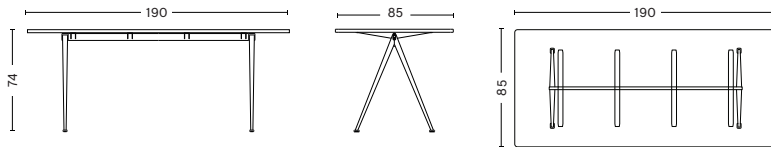

## PYRAMID TABLE 02

DESIGN BY WIM RIETVELD, 2017

Created to be adaptable, light and strong, the Pyramid Tables are the last word in cutout sheet steel construction. Originally created by Wim Rietveld while working at Ahrend in the 1950s, the collection has been relaunched by HAY together with Ahrend. When initially launched in the '50s, it was regarded as a triumph in its innovative use of sheet steel, giving new direction for use in organically shaped products. Today, both as individual pieces and as a collection, it is notable for its sparing use of materials, simplistic construction and for being light enough to move around. These lasting designs manifest functional excellence and aesthetic lightness that have been proved in real environments over several generations. This variant of the Pyramid Table features a steel-sheet base with a rectangular oak tabletop to create a functional and uncluttered expression. Its clean aesthetics and light, hardwearing quality make it ideal for use as a conference or dining table. Available in a variety of wood finishes and base colors.

### DIMENSIONS

LENGTH 190 CM | 74.80"  
WIDTH 85 CM | 33.46"  
HEIGHT 74 CM | 29.13"  
TABLETOP SIZE 190 CM X 85 CM | 74.80" X 33.46"

LENGTH 250 CM | 98.43"  
WIDTH 85 CM | 33.46"  
HEIGHT 74 CM | 29.13"  
TABLETOP SIZE 250 CM X 85 CM | 98.43" X 33.46"

LENGTH 300 CM | 118.11"  
WIDTH 85 CM | 33.46"  
HEIGHT 74 CM | 29.13"  
TABLETOP SIZE 300 CM X 85 CM | 118.11" X 33.46"

**MATERIALS**

**TABLETOP**

21 mm solid oak with straight edge.

**FRAME**

2 x leg section in 2 mm bent cutout sheet steel.  
1 x support bar (steel tube and 2 mm bent steel)  
pre-mounted underneath the tabletop.