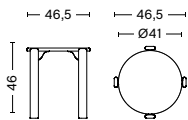

DIMENSIONS

REY CHAIR
 WIDTH 44 CM
 DEPTH 49 CM
 HEIGHT 80 CM
 SEAT HEIGHT 46,5 CM
 SEAT DEPTH 44 CM

REY BAR STOOL HIGH
 WIDTH 45 CM
 DEPTH 49,5 CM
 HEIGHT 97 CM
 SEAT HEIGHT 75 CM
 SEAT DEPTH 44 CM
 FOOTREST HEIGHT 28 CM

REY BAR STOOL LOW
 WIDTH 45 CM
 DEPTH 49,5 CM
 HEIGHT 87 CM
 SEAT HEIGHT 65 CM
 SEAT DEPTH 44 CM
 FOOTREST HEIGHT 18 CM

REY STOOL
 WIDTH 46,5 CM
 LENGTH 46,5 CM
 HEIGHT 46 CM
 DIAMETER SEAT 41 CM

REY COFFEE TABLE
 WIDTH 66,5 CM
 LENGTH 66,5 CM
 HEIGHT 32 CM
 DIAMETER TABLETOP 60 CM

REY TABLE
 WIDTH 128 CM
 LENGTH 128 CM
 HEIGHT 74,5 CM
 DIAMETER TABLETOP 120 CM

MATERIALS

REY CHAIR, BAR STOOL & STOOL
 Seat and back in molded plywood with beech top and outer veneer. Legs in solid beech. Bar Stool with chromed steel footrest.