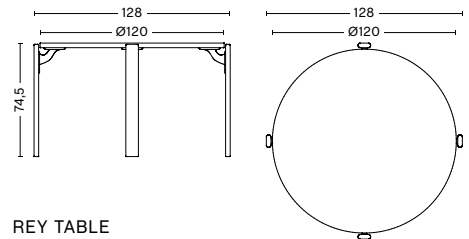

DIMENSIONS

REY CHAIR
 WIDTH 44 CM
 DEPTH 49 CM
 HEIGHT 80 CM
 SEAT HEIGHT 46,5 CM
 SEAT DEPTH 44 CM

REY BAR STOOL HIGH
 WIDTH 45 CM
 DEPTH 49,5 CM
 HEIGHT 97 CM
 SEAT HEIGHT 75 CM
 SEAT DEPTH 44 CM
 FOOTREST HEIGHT 28 CM

REY BAR STOOL LOW
 WIDTH 45 CM
 DEPTH 49,5 CM
 HEIGHT 87 CM
 SEAT HEIGHT 65 CM
 SEAT DEPTH 44 CM
 FOOTREST HEIGHT 18 CM

REY STOOL
 WIDTH 46,5 CM
 LENGTH 46,5 CM
 HEIGHT 46 CM
 DIAMETER SEAT 41 CM

REY COFFEE TABLE
 WIDTH 66,5 CM
 LENGTH 66,5 CM
 HEIGHT 32 CM
 DIAMETER TABLETOP 60 CM

REY TABLE
 WIDTH 128 CM
 LENGTH 128 CM
 HEIGHT 74,5 CM
 DIAMETER TABLETOP 120 CM

MATERIALS

REY CHAIR, BAR STOOL & STOOL
 Seat and back in molded plywood with beech top and outer veneer. Legs in solid beech. Bar Stool with chromed steel footrest.