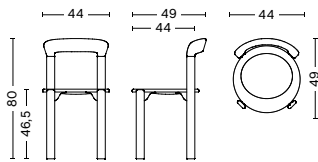

DIMENSIONS

REY CHAIR
 WIDTH 44 CM
 DEPTH 49 CM
 HEIGHT 80 CM
 SEAT HEIGHT 46,5 CM
 SEAT DEPTH 44 CM

REY BAR STOOL HIGH
 WIDTH 45 CM
 DEPTH 49,5 CM
 HEIGHT 97 CM
 SEAT HEIGHT 75 CM
 SEAT DEPTH 44 CM
 FOOTREST HEIGHT 28 CM

REY BAR STOOL LOW
 WIDTH 45 CM
 DEPTH 49,5 CM
 HEIGHT 87 CM
 SEAT HEIGHT 65 CM
 SEAT DEPTH 44 CM
 FOOTREST HEIGHT 18 CM

REY STOOL
 WIDTH 46,5 CM
 LENGTH 46,5 CM
 HEIGHT 46 CM
 DIAMETER SEAT 41 CM

REY COFFEE TABLE
 WIDTH 66,5 CM
 LENGTH 66,5 CM
 HEIGHT 32 CM
 DIAMETER TABLETOP 60 CM

REY TABLE
 WIDTH 128 CM
 LENGTH 128 CM
 HEIGHT 74,5 CM
 DIAMETER TABLETOP 120 CM

MATERIALS

REY CHAIR, BAR STOOL & STOOL
 Seat and back in molded plywood with beech top and outer veneer. Legs in solid beech. Bar Stool with chromed steel footrest.