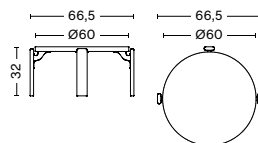

DIMENSIONS

REY CHAIR
 WIDTH 44 CM
 DEPTH 49 CM
 HEIGHT 80 CM
 SEAT HEIGHT 46,5 CM
 SEAT DEPTH 44 CM

REY BAR STOOL HIGH
 WIDTH 45 CM
 DEPTH 49,5 CM
 HEIGHT 97 CM
 SEAT HEIGHT 75 CM
 SEAT DEPTH 44 CM
 FOOTREST HEIGHT 28 CM

REY BAR STOOL LOW
 WIDTH 45 CM
 DEPTH 49,5 CM
 HEIGHT 87 CM
 SEAT HEIGHT 65 CM
 SEAT DEPTH 44 CM
 FOOTREST HEIGHT 18 CM

REY STOOL
 WIDTH 46,5 CM
 LENGTH 46,5 CM
 HEIGHT 46 CM
 DIAMETER SEAT 41 CM

REY COFFEE TABLE
 WIDTH 66,5 CM
 LENGTH 66,5 CM
 HEIGHT 32 CM
 DIAMETER TABLETOP 60 CM

REY TABLE
 WIDTH 128 CM
 LENGTH 128 CM
 HEIGHT 74,5 CM
 DIAMETER TABLETOP 120 CM

MATERIALS

REY CHAIR, BAR STOOL & STOOL
 Seat and back in molded plywood with beech top and outer veneer. Legs in solid beech. Bar Stool with chromed steel footrest.