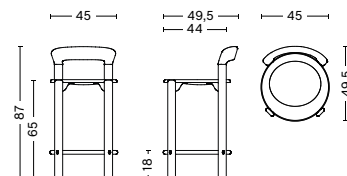

DIMENSIONS

REY CHAIR
 WIDTH 44 CM
 DEPTH 49 CM
 HEIGHT 80 CM
 SEAT HEIGHT 46,5 CM
 SEAT DEPTH 44 CM

REY BAR STOOL HIGH
 WIDTH 45 CM
 DEPTH 49,5 CM
 HEIGHT 97 CM
 SEAT HEIGHT 75 CM
 SEAT DEPTH 44 CM
 FOOTREST HEIGHT 28 CM

REY BAR STOOL LOW
 WIDTH 45 CM
 DEPTH 49,5 CM
 HEIGHT 87 CM
 SEAT HEIGHT 65 CM
 SEAT DEPTH 44 CM
 FOOTREST HEIGHT 18 CM

REY STOOL
 WIDTH 46,5 CM
 LENGTH 46,5 CM
 HEIGHT 46 CM
 DIAMETER SEAT 41 CM

REY COFFEE TABLE
 WIDTH 66,5 CM
 LENGTH 66,5 CM
 HEIGHT 32 CM
 DIAMETER TABLETOP 60 CM

REY TABLE
 WIDTH 128 CM
 LENGTH 128 CM
 HEIGHT 74,5 CM
 DIAMETER TABLETOP 120 CM

MATERIALS

REY CHAIR, BAR STOOL & STOOL
 Seat and back in molded plywood with beech top and outer veneer. Legs in solid beech. Bar Stool with chromed steel footrest.