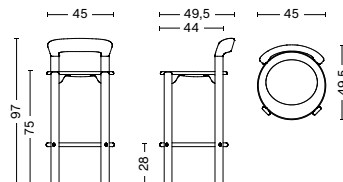

DIMENSIONS

REY CHAIR
 WIDTH 44 CM
 DEPTH 49 CM
 HEIGHT 80 CM
 SEAT HEIGHT 46,5 CM
 SEAT DEPTH 44 CM

REY BAR STOOL HIGH
 WIDTH 45 CM
 DEPTH 49,5 CM
 HEIGHT 97 CM
 SEAT HEIGHT 75 CM
 SEAT DEPTH 44 CM
 FOOTREST HEIGHT 28 CM

REY BAR STOOL LOW
 WIDTH 45 CM
 DEPTH 49,5 CM
 HEIGHT 87 CM
 SEAT HEIGHT 65 CM
 SEAT DEPTH 44 CM
 FOOTREST HEIGHT 18 CM

REY STOOL
 WIDTH 46,5 CM
 LENGTH 46,5 CM
 HEIGHT 46 CM
 DIAMETER SEAT 41 CM

REY COFFEE TABLE
 WIDTH 66,5 CM
 LENGTH 66,5 CM
 HEIGHT 32 CM
 DIAMETER TABLETOP 60 CM

REY TABLE
 WIDTH 128 CM
 LENGTH 128 CM
 HEIGHT 74,5 CM
 DIAMETER TABLETOP 120 CM

MATERIALS

REY CHAIR, BAR STOOL & STOOL
 Seat and back in molded plywood with beech top and outer veneer. Legs in solid beech. Bar Stool with chromed steel footrest.