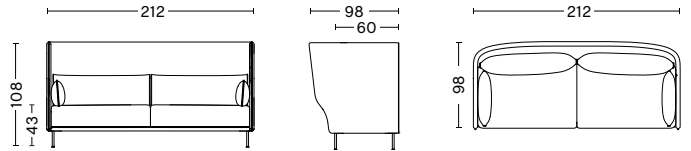

The 4 legs are assembled with 4 metric screws to the base by the customer.

**DIMENSIONS**

**SILHOUETTE 2 SEATER**

WIDTH / 171 cm / 67.32"  
DEPTH / 98 cm / 38.58"  
HEIGHT / 72,5 cm / 28.55"  
SEAT HEIGHT / 43 cm / 16.93"  
SEAT DEPTH / 65 cm / 25.59"

**SILHOUETTE 3 SEATER**

WIDTH / 212 cm / 83.46"  
DEPTH / 98 cm / 38.58"  
HEIGHT / 72,5 cm / 28.55"  
SEAT HEIGHT / 43 cm / 16.93"  
SEAT DEPTH / 65 cm / 25.59"

**SILHOUETTE 2 SEATER HIGH BACKED**

WIDTH / 171 cm / 67.3"  
DEPTH / 98 cm / 38.58"  
HEIGHT / 108 cm / 42.52"  
SEAT HEIGHT / 43 cm / 16.93"  
SEAT DEPTH / 60 cm / 23.62"

**SILHOUETTE 3 SEATER HIGH BACKED**

WIDTH / 212 cm / 83.46"  
DEPTH / 98 cm / 38.58"  
HEIGHT / 108 cm / 42.52"  
SEAT HEIGHT / 43 cm / 16.93"  
SEAT DEPTH / 60 cm / 23.62"

**OPTIONS**

/ CMHR foam (fire retardant).