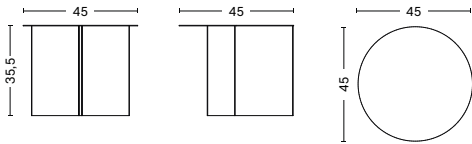

SLIT TABLE WOOD

PRODUCT FACT SHEET

SLIT TABLE WOOD

DESIGN BY HAY, 2022

HAY's Slit Table is a geometric wooden table inspired by paper origami techniques. The slim frame appears folded beneath the tabletop, creating a simple yet sculptural form that is reminiscent of traditional Japanese paper art. The Slit Table is available in different shapes and sizes, and is offered in various wood types and finishes. Compact and versatile, it can be used on its own or arranged in clusters in diverse private or public settings.

DIMENSIONS

SLIT TABLE WOOD ROUND

DIAMETER 45 CM

HEIGHT 35,5 CM

SLIT TABLE WOOD ROUND XL

DIAMETER 65 CM

HEIGHT 35,5 CM

SLIT TABLE WOOD ROUND HIGH

DIAMETER 35 CM

HEIGHT 47 CM

SLIT TABLE WOOD OBLONG

LENGTH 49,5 CM

WIDTH 27,5 CM

HEIGHT 35,5 CM

MATERIALS

TABLETOP