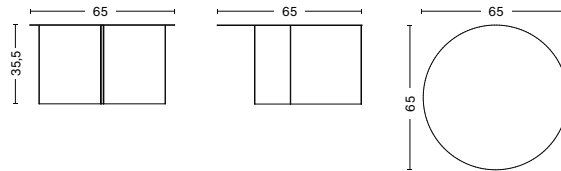

SLIT TABLE WOOD

PRODUCT FACT SHEET

SLIT TABLE WOOD

DESIGN BY HAY, 2022

HAY's Slit Table is a geometric wooden table inspired by paper origami techniques. The slim frame appears folded beneath the tabletop, creating a simple yet sculptural form that is reminiscent of traditional Japanese paper art. The Slit Table is available in different shapes and sizes, and is offered in various wood types and finishes. Compact and versatile, it can be used on its own or arranged in clusters in diverse private or public settings.

HIGHLIGHTS

- A family of wooden tables featuring round and oblong shapes in different colors.
- Geometric wooden table with a simple yet sculptural form.
- Available in different sizes and heights.
- The Slit Table collection also include tables in powder coated steel and polished brass- and mirror finishes.
- The Slit tables in wood are FSC™-certified.
- Suitable for a wide variety of private and office environments.

DIMENSIONS

SLIT TABLE WOOD ROUND

DIAMETER 45 CM

HEIGHT 35,5 CM

SLIT TABLE WOOD ROUND XL

DIAMETER 65 CM

HEIGHT 35,5 CM

SLIT TABLE WOOD ROUND HIGH

DIAMETER 35 CM

HEIGHT 47 CM

SLIT TABLE WOOD OBLONG

LENGTH 49,5 CM

WIDTH 27,5 CM

HEIGHT 35,5 CM

MATERIALS

TABLETOP