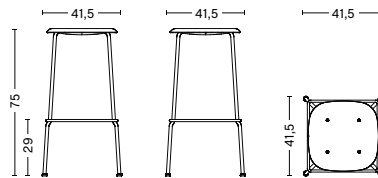

SOFT EDGE 80 BAR STOOL

PRODUCT FACT SHEET

HAY

SOFT EDGE 80 BAR STOOL

DESIGN BY ISKOS-BERLIN, 2016

Made possible by exploring innovative developments in molded plywood techniques, Iskos-Berlin's Soft Edge series blends strong curves with extreme lightness to create a three-dimensionality that is not normally possible with 2D plywood. All the edges of the ultra-thin, soft-formed seats are bent away from the body, designed to optimize human-centric comfort for constant shifting and movement. The long steel legs on Soft Edge 80 enhance the minimalistic aesthetics and create a feeling of lightness. Its strength and functionality ensure years of everyday use in a wide range of public and private environments – from corporate spaces and cafés to home environments.

DIMENSIONS

SOFT EDGE 80 LOW
WIDTH 40 CM | 15.75"
DEPTH 40 CM | 15.75"
HEIGHT 65 CM | 25.59"
SEAT HEIGHT 65 CM | 25.59"

SOFT EDGE 80 HIGH
WIDTH 41,5 CM | 16.34"
DEPTH 41,5 CM | 16.34"
HEIGHT 75 CM | 29.53"
SEAT HEIGHT 75 CM | 29.53"

2D molded plywood seat mounted to the frame with rivets. Inner plywood in beech, top veneer in oak. Ø16 mm steel tube base.

COUNTRY OF ORIGIN

Denmark

COLOR & FINISH

Please note that the color codes are indicative.