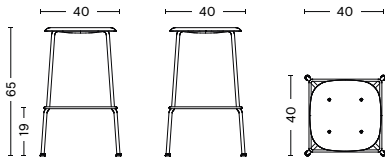

SOFT EDGE 80 BAR STOOL

PRODUCT FACT SHEET

HAY

SOFT EDGE 80 BAR STOOL

DESIGN BY ISKOS-BERLIN, 2016

Made possible by exploring innovative developments in molded plywood techniques, Iskos-Berlin's Soft Edge series blends strong curves with extreme lightness to create a three-dimensionality that is not normally possible with 2D plywood. All the edges of the ultra-thin, soft-formed seats are bent away from the body, designed to optimize human-centric comfort for constant shifting and movement. The long steel legs on Soft Edge 80 enhance the minimalistic aesthetics and create a feeling of lightness. Its strength and functionality ensure years of everyday use in a wide range of public and private environments – from corporate spaces and cafés to home environments.

DIMENSIONS

SOFT EDGE 80 LOW
WIDTH 40 CM | 15.75"
DEPTH 40 CM | 15.75"
HEIGHT 65 CM | 25.59"
SEAT HEIGHT 65 CM | 25.59"

SOFT EDGE 80 HIGH
WIDTH 41,5 CM | 16.34"
DEPTH 41,5 CM | 16.34"
HEIGHT 75 CM | 29.53"
SEAT HEIGHT 75 CM | 29.53"

2D molded plywood seat mounted to the frame with rivets. Inner plywood in beech, top veneer in oak. Ø16 mm steel tube base.

COUNTRY OF ORIGIN

Denmark

COLOR & FINISH

Please note that the color codes are indicative.