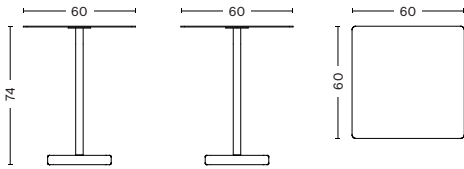

### DIMENSIONS

TERRAZZO TABLE SQUARE  
LENGTH 60 CM | 23.62"  
WIDTH 60 CM | 23.62"  
HEIGHT 74 CM | 29.13"  
WEIGHT | 30lbs

TERRAZZO TABLE ROUND  
DIAMETER Ø70 CM | 27.56"  
HEIGHT 74 CM | 29.13"  
WEIGHT | 32lbs