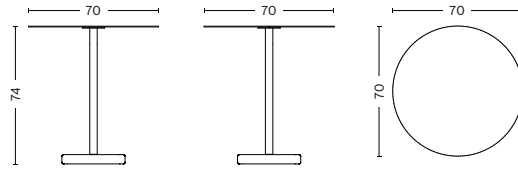

### DIMENSIONS

TERRAZZO TABLE SQUARE  
LENGTH 60 CM | 23.62"  
WIDTH 60 CM | 23.62"  
HEIGHT 74 CM | 29.13"  
WEIGHT | 30lbs

TERRAZZO TABLE ROUND  
DIAMETER Ø70 CM | 27.56"  
HEIGHT 74 CM | 29.13"  
WEIGHT | 32lbs