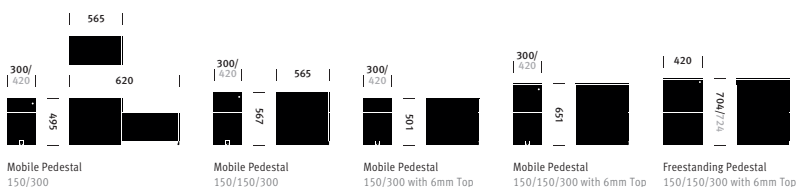

HermanMiller Kumi Pedestal

Kumi is a smart and elegant pedestal suitable to all Herman Miller desking ranges. A clever space saver ideal for storing any personal belongings or filling work papers providing the multi functionality of a pedestal, a close companion under your desk.

Key Features

Strong 'vertical wrap' welded steel carcass.
Distinct handle aesthetic.
Lock positioned on top drawer.
Drawer interlock means only one drawer can be opened at the time.
100% extension file drawers.
Castor based mobile pedestal can also be used in static option.
Optional pen-tray which can be used either horizontally or vertically.

Finishes

Chalk White X1
Folkstone Grey 8Q
Metallic Silver MS
Thorium Grey 71
Graphite G1

Capacity (maximum weight supported)

Stationery drawer – 12 kg
Filing drawer – 25 kg
Top – 95 kg

Filing

A4 suspension filing

No Assembly Required

Accessories

Pencil tray (RBK950)
A4 letter tray (MM-LTA4P) quantity 4 or 6
A4 letter divider (MM-SDDA4P1) quantity 1
A4 compressor plate (MM-CPA4P5) quantity 5
A7 depth divider (MM-MSDD7PA) quantity 4
Counterweight (RBKVCW)

Warranty

All Kumi Pedestals come with a 5 year warranty.
Please visit hermanmiller.com/warranty-terms for details.