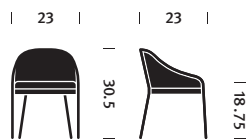

Low Arm Chair