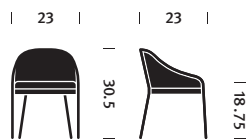

Stately and softly curved, this design represents one of Ward Bennett's most well-known pieces of work. Carved from solid hardwood, its classic English form is both light in scale and durable. Available in a range of upholstery variations, it offers style and comfort both at home and in the office.