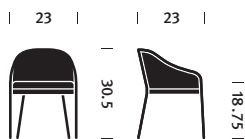

HermanMiller Collection

Landmark™ Chair

Designer

Ward Bennett for Geiger

Original Production Date

1964

Warranty

12 years

Stately and softly curved, this design represents one of Ward Bennett's most well-known pieces of work. Carved from solid hardwood, its classic English form is both light in scale and durable. Available in a range of upholstery variations, it offers style and comfort both at home and in the office.

Landmark Chair