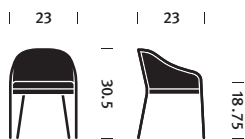

HermanMiller Landmark™ Chair

Designer

Ward Bennett for Geiger

Original Production Date

1964

Warranty

12 years

Stately and softly curved, this design represents one of Ward Bennett's most well-known pieces of work. Carved from solid hardwood, its classic English form is both light in scale and durable. Available in a range of upholstery variations, it offers style and comfort both at home and in the office.