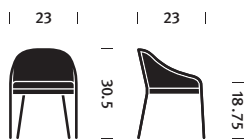

Low Arm Chair