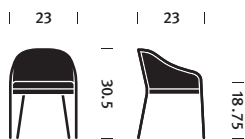

Stately and softly curved, this design represents one of Ward Bennett's most well-known pieces of work. Carved from solid hardwood, its classic English form is both light in scale and durable. Available in a range of upholstery variations, it offers style and comfort both at home and in the office.