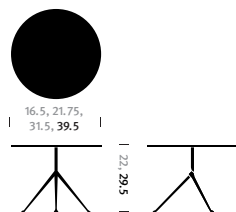

HermanMiller Collection

Magis Officina Pedestal Table

Designer

Ronan and Erwan Bouroullec for Magis

Original Production Date

2015

Warranty

2 years

With their Officina Tables, designers Ronan and Erwan Bouroullec honor an ancient craft—forging and hammering iron to fabricate forms. Their goal was “to work with this ancient fabrication process and give it a new visual language,” says Erwan. The language is one of authenticity and thoughtfulness. “By reflecting the random, mechanical traces of the tools that gave them shape,” notes Ronan, “these pieces bring a breath of fresh air to the industrial scheme.” The systemic nature of the geometrically shaped bases, available in different heights, allows them to support tops in various sizes and shapes, and a choice of materials.

Pedestal Table