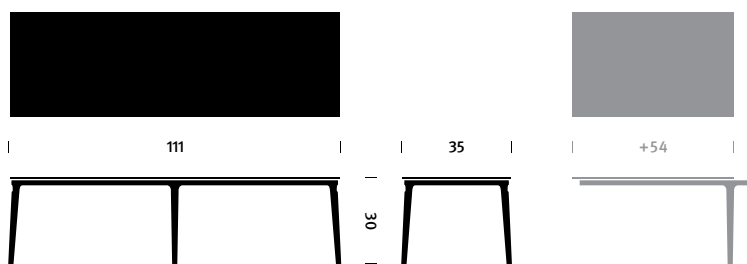

### Warranty

2 years

Designed by Ronan and Erwan Bouroullec, the Steelwood Table System and Extension offers the same look as the rectangular Steelwood Table—just with a larger surface size than the original. The friendly, handsome design can accommodate meetings in the office or dinner parties at home.

Table System

Extension