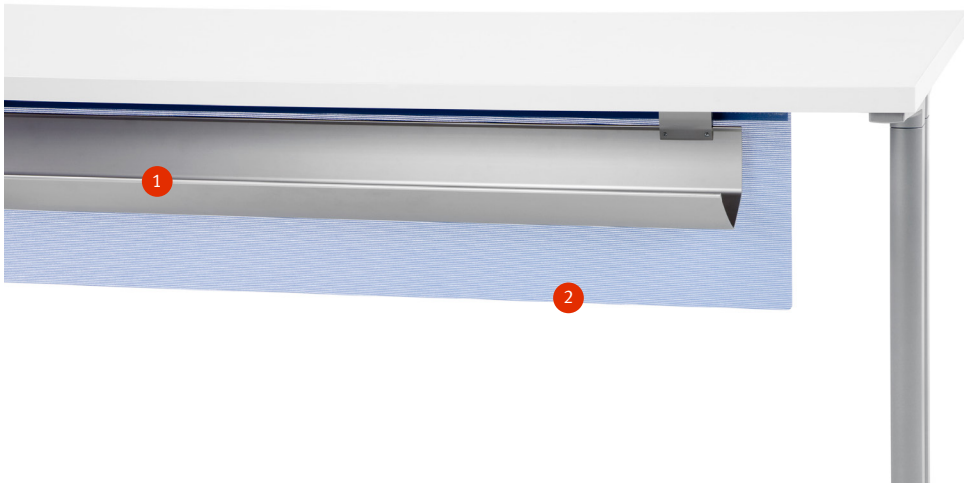

Key Features

1. Cable Management

Can be used with or without an optional cable management trough underneath the surface, maintaining privacy.

2. Materials

Available in fabric, laminate, and select veneer panels to complement a variety of offices and workstations.

Statement of Line

Hard-Surface Modesty Panel

Fabric Modesty Panel

For the full statement of line, please refer to the [price book](#).