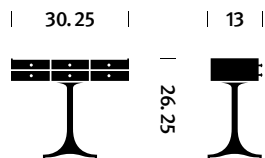

With Pedestal Base