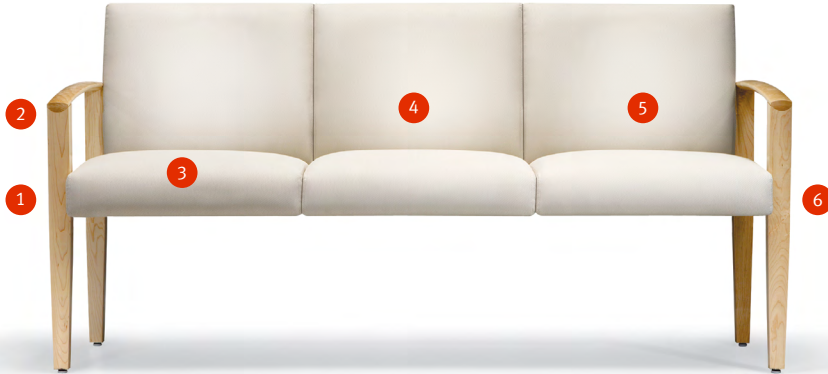

Nemschoff® 2770 Series

The Nemschoff 2770 Series is a comprehensive offering of waiting area seating that delivers streamlined scale in a small footprint. The broad collection consists of a coordinating armchair, multiple seating, benches, and tables. A warm wood frame and brushed metal accent rail characterize the inviting contemporary style. The broad scope of the collection gives you the versatility to furnish spaces of any size or shape, while multiple construction details ensure long-term performance in heavy-use healthcare settings.

Warranty

12-year, 3-shift

hermanmiller.com/nemschoff-2770-series-multiple-seating

Nemschoff® 2770 Series

Key Features

- 1. Solid Maple Frame**
Sturdy wood frame ensures long-lasting durability
- 2. Mortise and Tenon Joints**
Joints lock together like puzzle pieces, creating a sturdy connection
- 3. Spring Seat Construction**
Suspension system provides uniform support and keeps upholstery from puddling
- 4. Removable Covers**
Optional removable covers can be replaced on-site if damaged or stained
- 5. Replaceable Components**
Mechanical fasteners allow parts to be serviced in the field, increasing product lifespan
- 6. Proprietary Finish**
Durable wood finish resists scratches and stands up to hospital-grade cleansers

Statement of Line

Arm Chairs

Multiple Seating

Benches

Tables

These drawings represent a sample of the dimensions and configurations available. Download the [price book](#) for a full listing of all available product configurations.