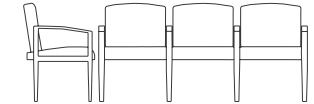

Nemschoff® 2770 Series

The Nemschoff 2770 Series is a comprehensive offering of waiting area seating that delivers streamlined scale in a small footprint. The broad collection consists of a coordinating armchair, multiple seating, benches, and tables. A warm wood frame and brushed metal accent rail characterize the inviting contemporary style. The broad scope of the collection gives you the versatility to furnish spaces of any size or shape, while multiple construction details ensure long-term performance in heavy-use healthcare settings.

Warranty

12-year, 3-shift

hermanmiller.com/nemschoff-2770-series-multiple-seating

Nemschoff® 2770 Series

Key Features

- 1. Solid Maple Frame**
Sturdy wood frame ensures long-lasting durability
- 2. Mortise and Tenon Joints**
Joints lock together like puzzle pieces, creating a sturdy connection
- 3. Spring Seat Construction**
Suspension system provides uniform support and keeps upholstery from puddling
- 4. Removable Covers**
Optional removable covers can be replaced on-site if damaged or stained
- 5. Replaceable Components**
Mechanical fasteners allow parts to be serviced in the field, increasing product lifespan
- 6. Proprietary Finish**
Durable wood finish resists scratches and stands up to hospital-grade cleansers

Statement of Line

Arm Chairs

Multiple Seating

Benches

Tables

These drawings represent a sample of the dimensions and configurations available. Download the [price book](#) for a full listing of all available product configurations.