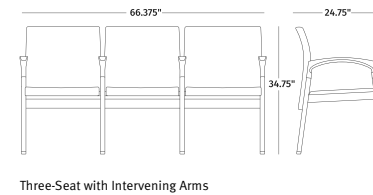

Warranty

12-year, 3-shift

hermanmiller.com/nemschoff-valor-multiple-seating

Nemsohoff® Valor Family

Images

Key Features

- 1. Contoured Seat & Back**
Comfortable seat and back are welcoming for a variety of patients
- 2. Clean-Out Design**
Gap between seat and back allows debris to be cleaned out
- 3. Arched Arms for Easy In and Out**
Shape and position of armrests allows easy movement in and out of chair
- 4. Elevated Height for Healing Patients**
Provides easy-access support for healing patients
- 5. Plus Size Accommodates All Types**
Extended widths accommodate many people
- 6. Stacking Provides Space Efficiency**
Stack up to three high
- 7. Durable Steel Construction**
Constructed with a powder-coated steel frame

Statement of Line Overview

Chairs

Multiple Seating

Table

These drawings represent a sample of the dimensions available. Download the [price book](#) for a full listing of all available product sizes.

Materials