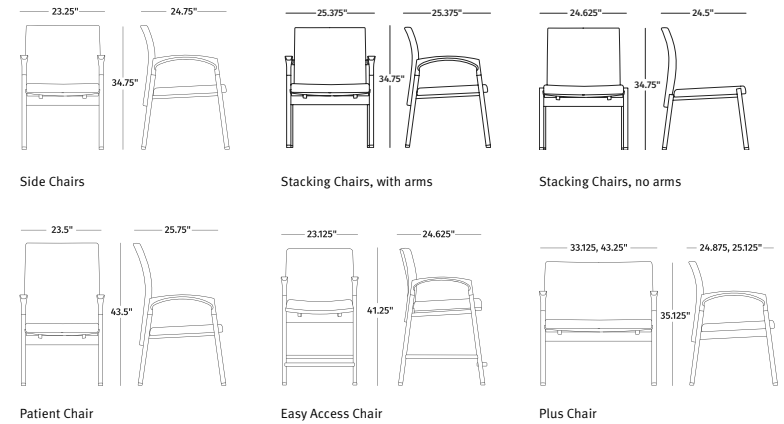

Nemschoff® Valor Family

Ideal for settings that get a lot of use, with a design that really holds up. The Valor Family is great for a variety of spaces, from waiting areas to patient rooms. The durable frame, made from powder-coated steel, keeps these chairs and table long-lasting. And a gap between the seat and back of the chair, make it easy to clean. The contoured arms of the chair give support and easy movement in and out, for increased accessibility. Available to use together or separately, in the following models: side, plus, stacking, easy access, and patient chairs; multiple seating; and a side table.

Benefits

- The shape and position of the contoured arms and comfortable seat and back are great for a variety of patients
- Constructed with a powder-coated steel frame, making it durable for even the highest-use environment
- Includes a full family of chairs and a side table, ideal for waiting areas to patient care rooms

Warranty

12-year, 3-shift

hermanmiller.com/nemschoff-valor-multiple-seating

Nemsohoff® Valor Family

Images

Key Features

- 1. Contoured Seat & Back**
Comfortable seat and back are welcoming for a variety of patients
- 2. Clean-Out Design**
Gap between seat and back allows debris to be cleaned out
- 3. Arched Arms for Easy In and Out**
Shape and position of armrests allows easy movement in and out of chair
- 4. Elevated Height for Healing Patients**
Provides easy-access support for healing patients
- 5. Plus Size Accommodates All Types**
Extended widths accommodate many people
- 6. Stacking Provides Space Efficiency**
Stack up to three high
- 7. Durable Steel Construction**
Constructed with a powder-coated steel frame

Statement of Line Overview

Chairs

Multiple Seating

Table

These drawings represent a sample of the dimensions available. Download the [price book](#) for a full listing of all available product sizes.

Materials