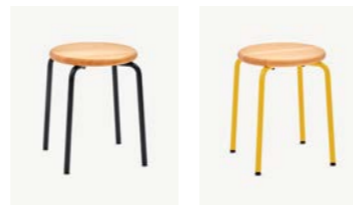

Core Features

Available in low (stackable 12 high), counter, and bar heights. 16 different leg colour choices. Solid oak or walnut seat. 10-year warranty.

Designed by NaughtOne

Sizes

All dimensions quoted are rounded to the nearest 5mm or nearest 1/2 inch

NaughtOne RAL palette

Seat Options

Solid Oak

Solid Walnut

Base Options

Black/White powder coated base Standard

RAL powder coated base NaughtOne colours

Product Sustainability Statement

The Penny Stool is available in a range of sizes and finishes but for the purpose of this document we have a specific example from the range: Penny bar stool with solid Oak seat.

Recyclable Content

Recycled Content