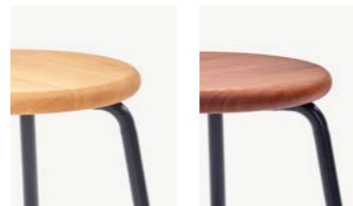

Core Features

Available in low (stackable 12 high), counter, and bar heights. 16 different leg colour choices. Solid oak or walnut seat. 10-year warranty.

Designed by NaughtOne

Sizes

All dimensions quoted are rounded to the nearest 5mm or nearest 1/2 inch

NOPENLO
Penny Low Stool
w350 d350 h450 (mm)
w14 d14 h17.5 (in)

NOPENCH
Penny Counter Height Stool
w425 d425 h650 (mm)
w17 d17 h25.5 (in)

NOPENBS
Penny Bar Stool
w425 d425 h750 (mm)
w17 d17 h29.5 (in)

Colours

NaughtOne RAL palette

Seat Options

Solid Oak

Solid Walnut

Base Options

Black/White powder coated base Standard

RAL powder coated base NaughtOne colours

Product Sustainability Statement

The Penny Stool is available in a range of sizes and finishes but for the purpose of this document we have a specific example from the range: Penny bar stool with solid Oak seat.

Recyclable Content

Recycled Content