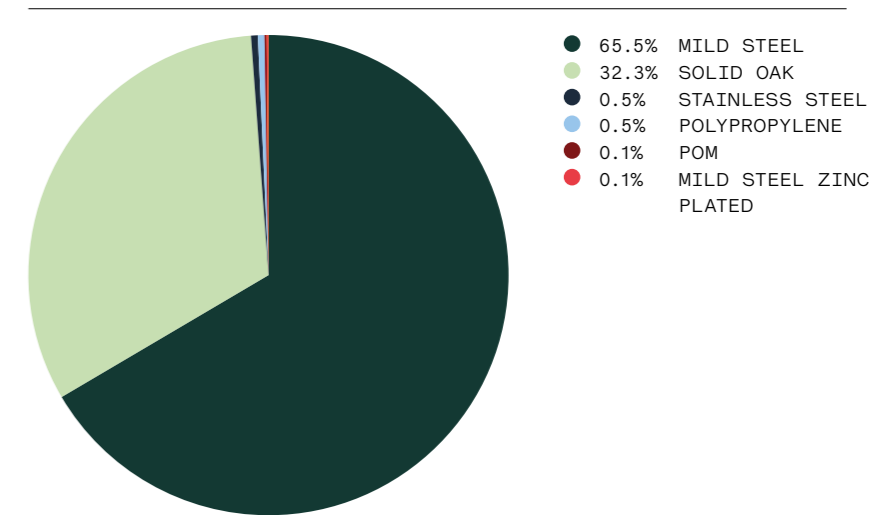

Recyclable Content

Recycled Content

Material Percentage Split

Environmental Attributes

- NaughtOne is FISP and ISO14001 certified
- NaughtOne is FSC® certified
- 6.2 kg total weight
- 67.7% Recyclable (base and fixings)
- 32.3% Reusable (top)
- 40.9% Recycled content (base and fixings)
- SCS Indoor Advantage™ Gold ANSI/BIFMA Furniture Emissions Standard (M7.1/X7.1-2011 R2021) and ANSI/BIFMA e-3-2019 (Credits 7.6.1, 7.6.2, 7.6.3)

These attributes can help you to achieve criteria towards LEED, BREEAM, Ska and WELL building certifications.

Structural Testing Certifications

NOPENBS Penny Bar Stool BS EN 16139:2013, Level 2	NOPENLO Penny Low Stool BS EN 16139:2013, Level 2

NOPENBS Penny Bar Stool ANSI/BIFMA x5.4 (2020)	NOPENLO Penny Low Stool ANSI/BIFMA x5.4 (2020)

Enquire about this product at www.naughtone.com