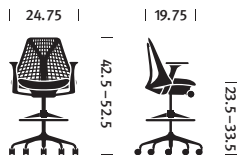

HermanMiller

Sayl® Stool

Designer

Yves Béhar

Inspired by suspension bridges—structures that deliver the most using the least material—Sayl stools extend the distinctive look of the Sayl chair into settings that feature high tables or counters. The elastomer strands of the stool's 3D Intelligent™ back support you as you stretch and move, striking a healthy balance between support and freedom.

Technical Specifications

Seat height can be adjusted over a 10" range, from 23½" to 33½".

Tested and warranted for use by people 350 pounds and under.

Footrest is 20" diameter. Standard finish is Trivalent Chrome with Black column and spokes.

Available with fixed arms, with adjustable arms, or armless.

Design for the Environment

GREENGUARD Gold Certified
BIFMA level® Pending

Warranty

The Sayl stool comes with a 12-year, 3-shift warranty on parts and labor, including pneumatic cylinders, tilts, and all moving mechanisms. For warranty limitations on materials, please visit hermanmiller.com/warranty-terms.

Sayl Stool with Suspension Back