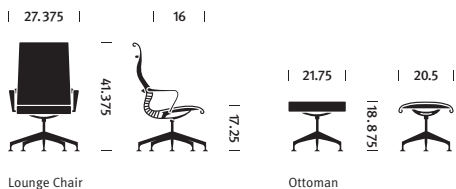

HermanMiller

Setu® Lounge Chair and Ottoman

Designer
Studio 7.5

The Setu Lounge and Ottoman extend the easy style and comfort of Setu multipurpose chairs to more relaxed settings. Our strong, flexible Kinematic Spine lets you choose your ideal reclining position without making a single adjustment, while the Lyris 2 suspension supports you and conforms to your contours. Combine the Setu Lounge with the matching ottoman, and you'll feel instantly at ease. Available in Lyris 2 suspension or upholstered fabrics.

Technical Specifications:
Seat Height: 17.25"

Seat Depth: 16"

Tested and warranted for use by people 300 pounds and under.

Design for the Environment
GREENGUARD Gold Certified
BIFMA level® 3 Certified

Warranty
The Setu Lounge Chair and Ottoman comes with a 12-year, 3-shift warranty on parts and labor, including pneumatic cylinders, tilts, and all moving mechanisms. For warranty limitations on materials, please visit hermanmiller.com/warranty-terms.

Lounge Chair

Ottoman