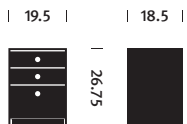

HermanMiller

Sled™ Base Credenza

Designer

Ward Bennett for Geiger

Original Production Date

1963

Warranty

12 years

Modular in design and elegant in style, Ward Bennett's credenza offers a storage solution that can be customized for a variety of uses and environments. Refined and hardworking, it's available in numerous sizes, finishes, and configurations of drawers and doors.

File