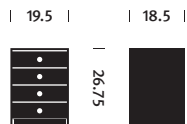

4 Box Drawers