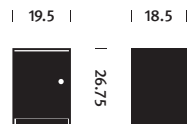

Left-Hinged Door