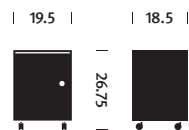

Left-Hinged Door