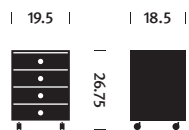

4 Box Drawers