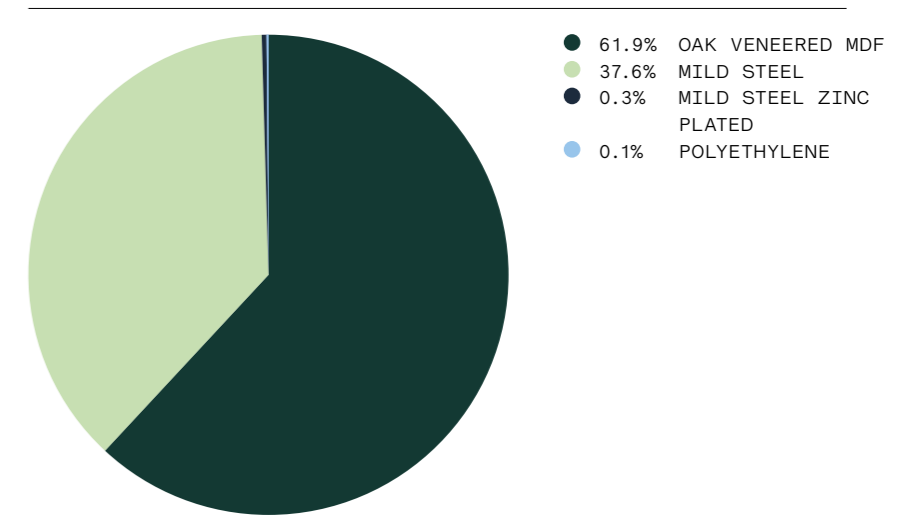

Recyclable Content

Recycled Content

Material Percentage Split

Environmental Attributes

- NaughtOne is FISP and ISO14001 certified
- NaughtOne is FSC® certified
- 13.1 kg total weight
- 38.1% Recyclable (base and fixings)
- 61.9% Reusable (top)
- 38.6% Recycled content (base and fixings)
- SCS Indoor Advantage™ Gold ANSI/BIFMA Furniture Emissions Standard (M7.1/X7.1-2011 R2016) and ANSI/BIFMA e-3-2014e (Credits 7.6.1, 7.6.2, 7.6.3)

These attributes can help you to achieve criteria towards LEED, BREEAM, Ska and WELL building certifications.

Structural Testing Certifications

NOSWP850D

Sweep 850 Circular Coffee Table
BS EN 15372:2016, Level 1
Static Load 120 kg

NOSWP955R

Sweep 900 x 550 Rectangular Coffee Table
BS EN 15372:2016, Level 1
Static Load 120 kg

NOSWP850D

Sweep 850 Circular Coffee Table
ANSI/BIFMA X5.5 (2021)

NOSWP955R

Sweep 900 x 550 Rectangular Coffee Table
ANSI/BIFMA X5.5 (2021)