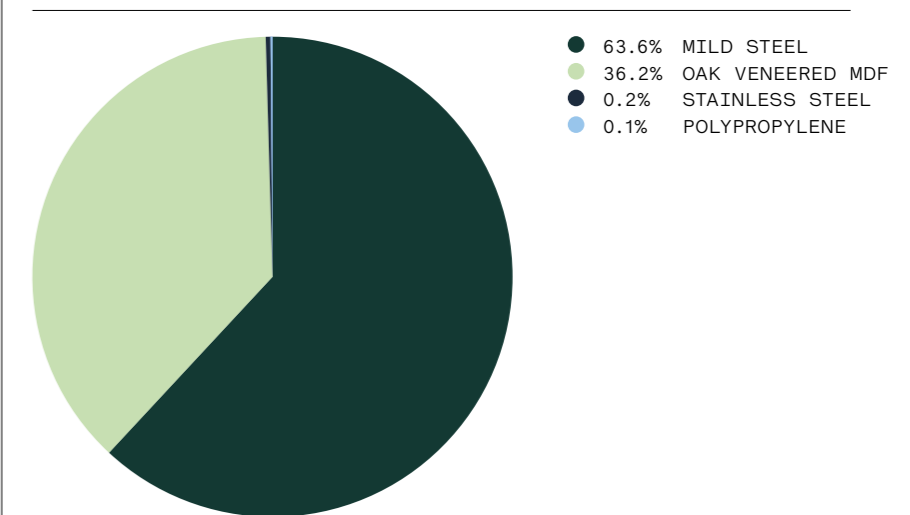

Recyclable Content

Recycled Content

Material Percentage Split

Environmental Attributes

- NaughtOne is FISP and ISO14001 certified
- NaughtOne is FSC® certified
- 21.7 kg total weight
- 63.8% Recyclable (base and fixings)
- 36.2% Reusable (top)
- 48% Recycled content (base and fixings)
- SCS Indoor Advantage™ Gold ANSI/BIFMA Furniture Emissions Standard (M7.1/X7.1-2011 R2021) and ANSI/BIFMA e-3-2019 (Credits 7.6.1, 7.6.2, 7.6.3)

These attributes can help you to achieve criteria towards LEED, BREEAM, Ska and WELL building certifications.

Structural Testing Certifications

NOTIE3600S

Tier 600 Square Cafe Table
BS EN 15372:2016, Level 2
Static Load 120 kg

NOTIE5600S

Tier 600 Square Bar Height Table
BS EN 15372:2016, Level 2
Static Load 120 kg

NOTIE3900S

Tier 900 Square Table
BS EN 15372:2016, Level 2
Static Load 120 kg