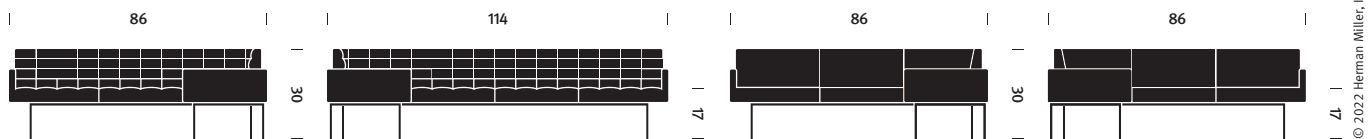

# Tuxedo Component Lounge™ Corner Sofa with Attached Sofa

**Designer**

BassamFellows for Geiger

**Original Production Date**

2011

**Warranty**

12 years

A generous and comfortable place to sit and relax, this design by BassamFellows combines an expansive corner sectional and a three-seat sofa. The design's considerable size is balanced by its lightweight appearance, marked by seats cantilevered on elegant steel legs and tailored upholstery on slim, dual-density foam cushions.