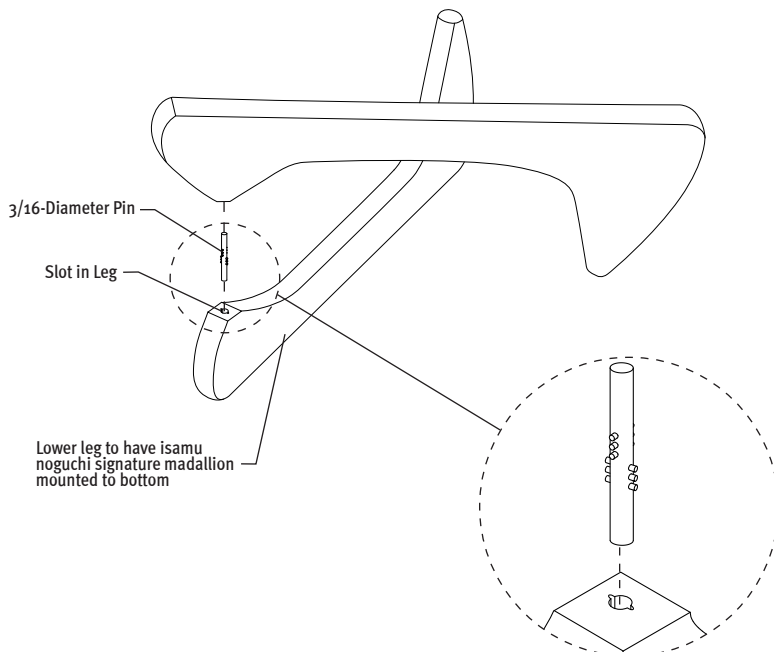

© 2017 Herman Miller, Inc., Zeeland, Michigan Printed in U.S.A. Part No. 113963 · K.

© , Noguchi are among the registered trademarks of Herman Miller, Inc.

Parts Included

Glass Top Surface

Leg (Qty: 2)

Dowel Rod

Step 1

- 1.1**
Insert dowel rod in the legs as shown by lining up 3/16 diameter-pins with slots in legs. This will place the legs in the position (52°) required to properly support the top.

Step 2

- 2.1**
Place the glass top on the legs in position as shown.